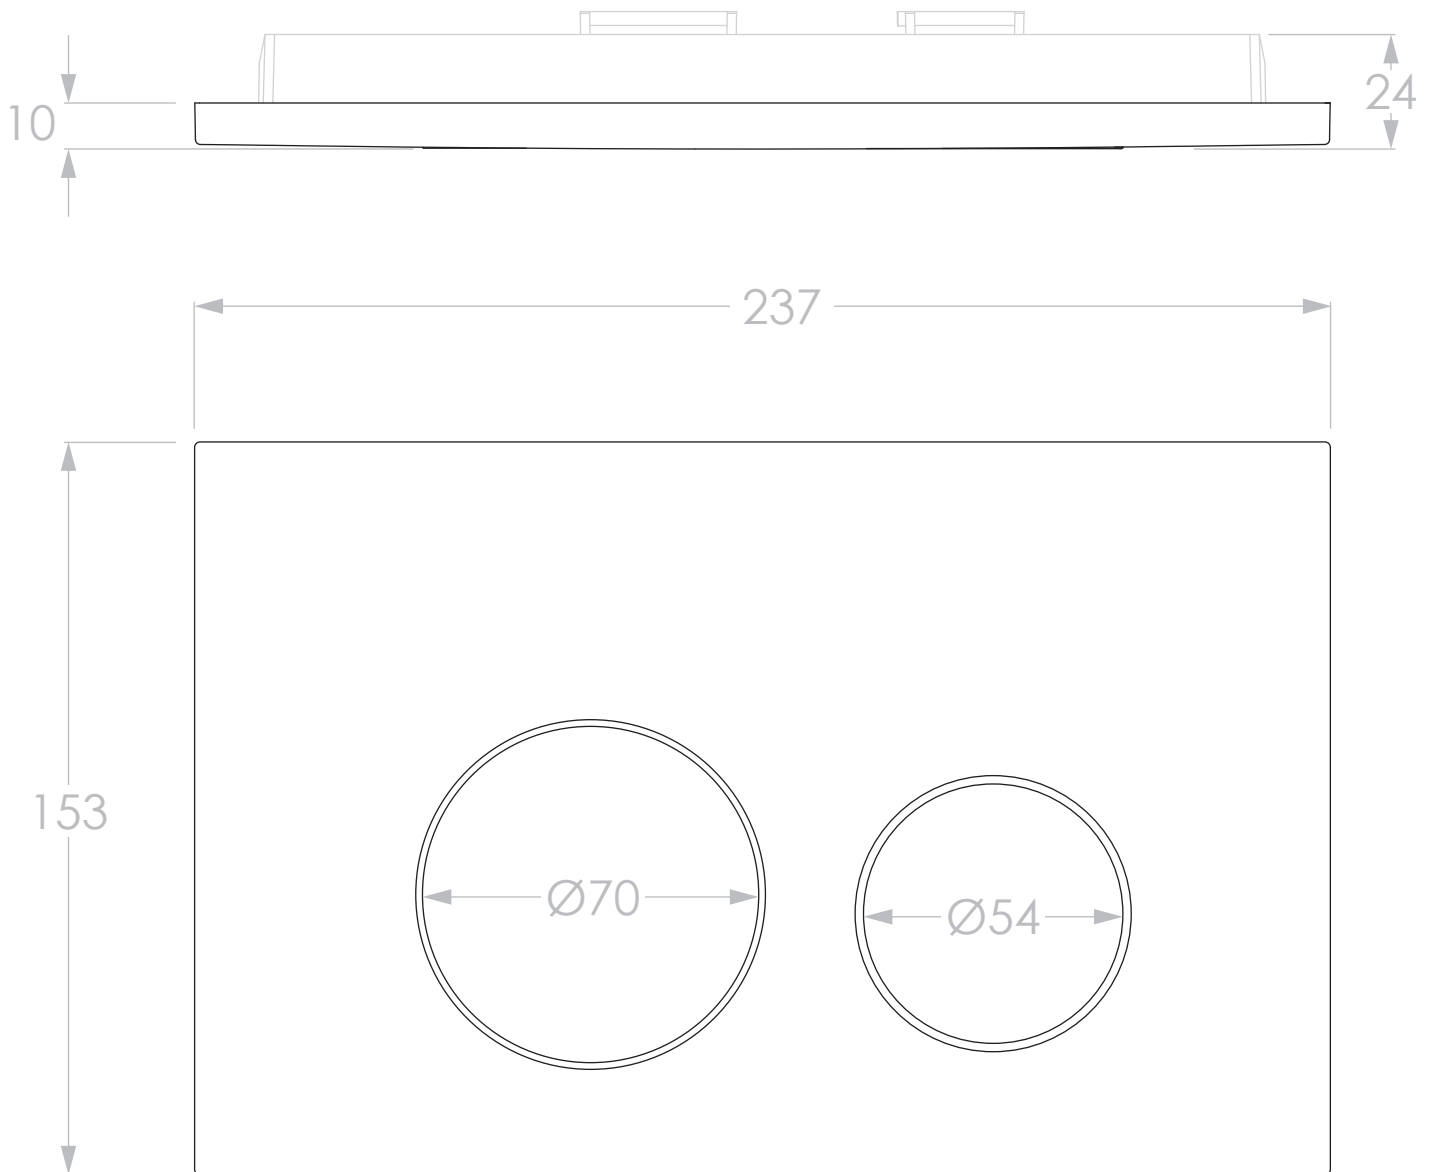

PRODUCT:	TOILET FLUSH BUTTON
SIZE:	153H x 10D x 237W
TYPE:	ACCESSORY
VERSION: 01	DATE: 12/04/2023

CHROME
MATTE WHITE
MATTE BLACK
BRUSHED NICKEL
BRUSHED BRASS
BRUSHED COPPER

TLTFBCP
TLTFBWH
TLTFBBK
TLTFBNK
TLTFBBB
TLTFBBO

DO NOT MEASURE FROM DRAWING.
ALL DIMENSIONS ARE IN MILLIMETRES.
ALL DIMENSIONS ARE NOMINAL AND SUBJECT TO CHANGE.
DO NOT DRILL OR ROUGH IN UNTIL YOU HAVE RECEIVED AND MEASURED YOUR PRODUCT.