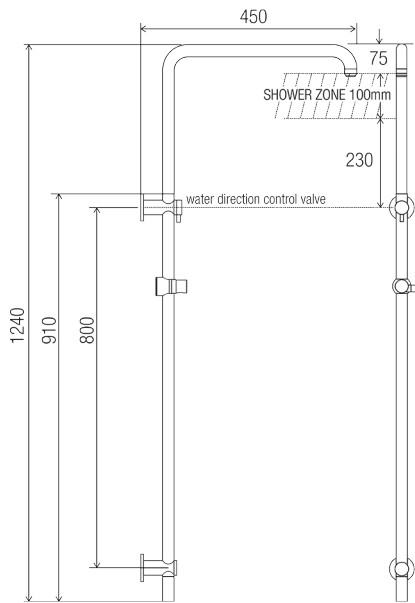

DIMENSIONS

INDICATIVE IMAGE

COSMIC/STREAMJET™ TWIN WATERS™

Product Code - Finish

- TW 029CJ C - Chrome

Features

- Cosmic ABS 256 mm rainmaker shower rose
- ABS 100 mm single function shower
- 800 mm x 25 mm rail with adjustable brackets
- Crane neck swivelling shower arm
- Concentric full pattern spray
- Brass 19 mm female inlet diverter switchcock valve with flow INTERCHANGE® spigot
- Licenced dual check/non-return valve
- Brass friction slide cradle
- PVC 1500 mm Silverflex™ hose with ½" BSP swivel conical end nut
- Brass 57 mm wall flanges
- Stainless steel fixings supplied
- Chrome plated finish
- Full pattern spray