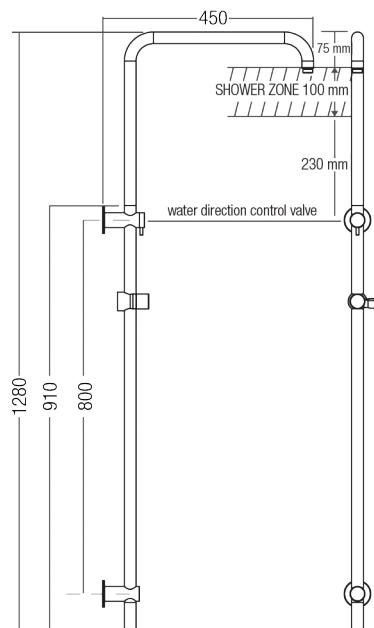

**DIMENSIONS**

**INDICATIVE IMAGE**

**COSMIC/STREAMJET™ TURBO PULSATOR  
TWIN WATERS™**

**Product Code - Finish**

- TW 029CT C - Chrome

**Features**

- ABS 220 mm rain maker shower with rub-clean spray diffusor
- ABS 100 mm multi-functional shower with rub-clean spray diffusor
- Brass 800 mm rail and brackets with adjustable lower bracket
- Brass 380 mm swivel arm
- Brass 19 mm female inlet diverter switchcock valve with flow INTERCHANGE® spigot
- Brass friction slide cradle for handset support and height adjustment
- PVC 1500 mm Silverflex™ hose with ½" BSP swivel conical end nut
- Brass 57 mm wall flanges
- Stainless steel fixings supplied
- Chrome plated finish
- Soft, pulsating and bubble spray functions