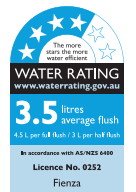

While we aim to ensure specifications are correct at the time of publication, Fienza reserves the right to make modifications without prior notice. Physical colour may vary from image shown. All measurements are shown in millimetres. For ceramic products, please allow +/- 10 mm tolerance for manufacturing variance. Always use physical product measurements for mark-ups and roughing-in as the technical drawing may differ from actual product received.