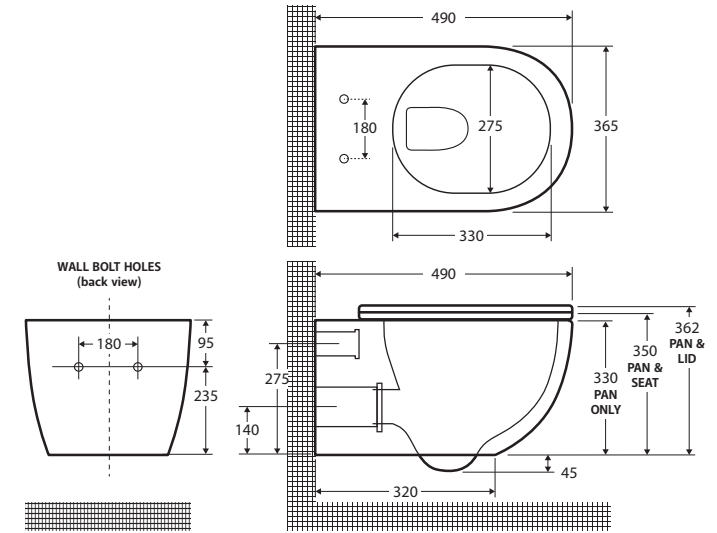

Available in

P-Trap
Pan & Seat
K2376MW-PS

Cleaning & Care

- The toilet seat may be removed for cleaning - depress the quick release buttons and lift up.
- Clean only with a soft cloth or sponge using warm water and mild soap or detergent. Do not use any abrasive cleaning materials.
- Do not use any solvents or corrosive liquids.
- Note that use of clip-on deodorisers will affect flushing performance on rimless suites.

While we aim to ensure specifications are correct at the time of publication, Fienza reserves the right to make modifications without prior notice. Physical colour may vary from image shown. All measurements are shown in millimetres. For ceramic products, please allow +/- 10 mm tolerance for manufacturing variance. Always use physical product measurements for mark-ups and roughing-in as the technical drawing may differ from actual product received.