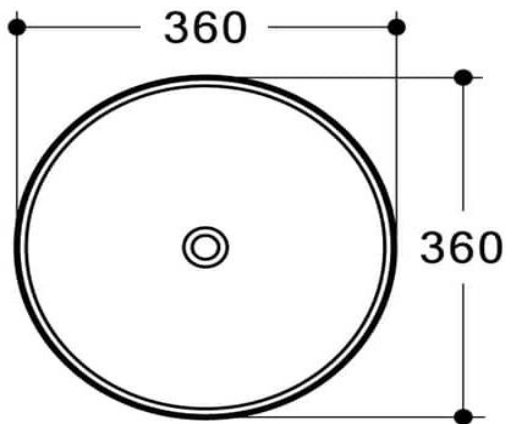

# JESS

Gloss White  
WB 3636

## SPECIFICATIONS

**MATERIAL:** Vitreous China

**CAPACITY:** 7.5L

**MEASUREMENTS:** 360 x 360 x 120mm 7KG

**WASTE:** Use 32mm without Overflow Waste (Not Supplied)

**CLEANING & MAINTENANCE:**

Basins should be cleaned with mild detergent and water