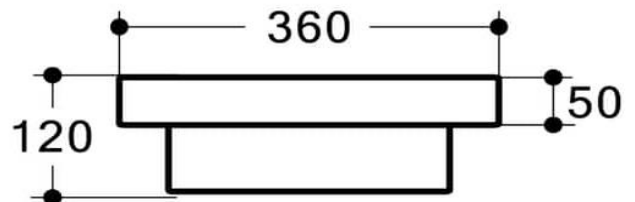

# JESS

Gloss White  
WB 3636

## SPECIFICATIONS

**MATERIAL:** Vitreous China

**CAPACITY:** 7.5L

**MEASUREMENTS:** 360 x 360 x 120mm 7KG

**WASTE:** Use 32mm without Overflow Waste (Not Supplied)

**CLEANING & MAINTENANCE:**

Basins should be cleaned with mild detergent and water