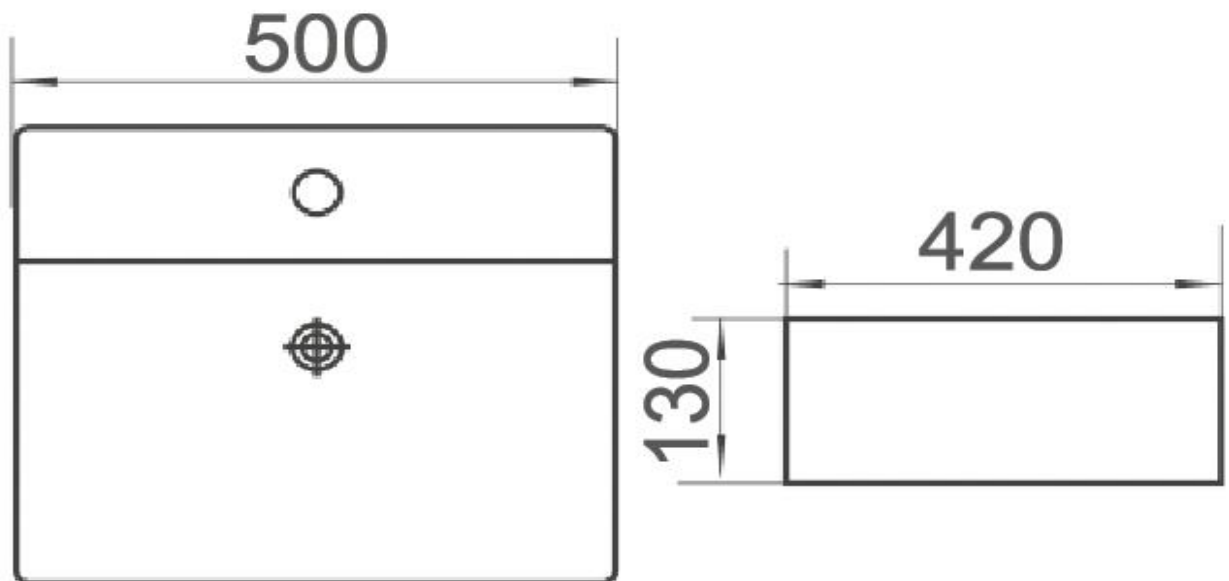

BRAVO

 Gloss White
WB 6042S

SPECIFICATIONS

MATERIAL: Vitreous China

CAPACITY: 6L

MEASUREMENTS: 500 x 420 x 130mm 14KG

WASTE: Use 32mm with Overflow Waste (Not Supplied)

CLEANING & MAINTENANCE: