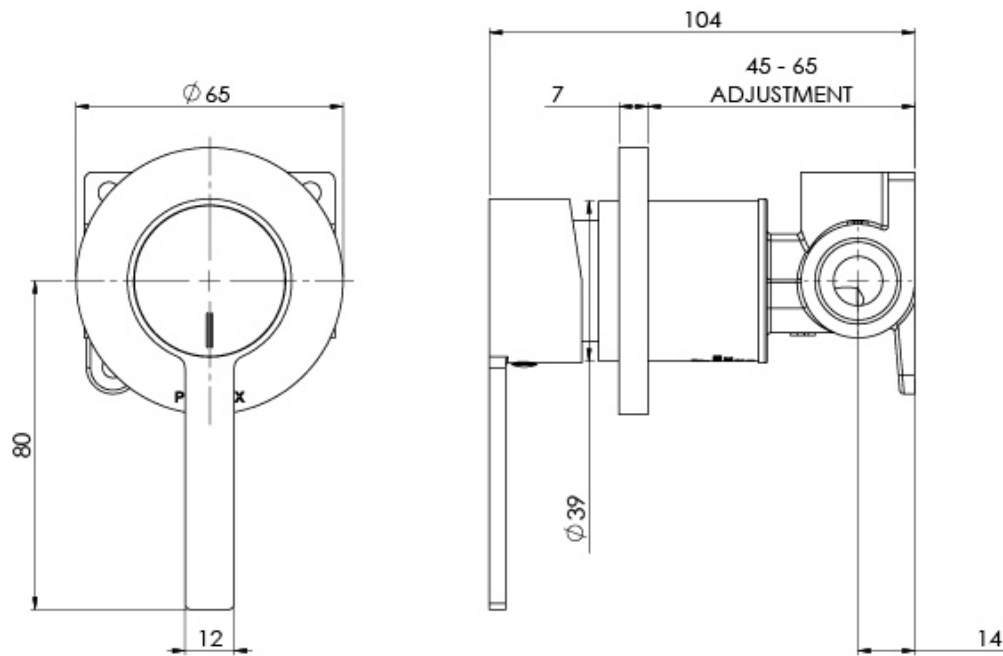

LEXI MKII

LEXI MKII SHOWER / WALL MIXER

SPECIFICATIONS

AVAILABLE IN

123-7800-00
Chrome

123-7800-40
Brushed Nickel

123-7800-10
Matte Black

INFORMATION

Please visit <https://www.phoenixtapware.com.au/warranty> to view the full warranty

While we aim to ensure the specifications shown are correct at time of printing, Phoenix Tapware reserves the right to make modifications without prior notice. Always use the physical product measurements for mark-ups and roughing-in as the line drawing shown may differ from the actual product over time. All measurements are shown in millimetres. Colours may vary from image shown.