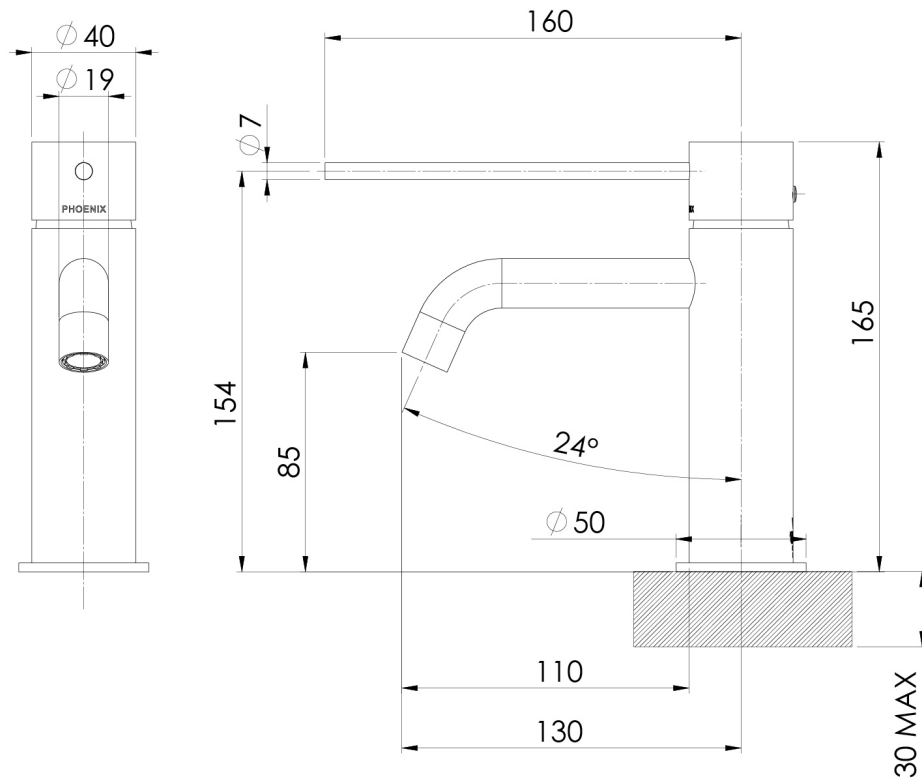

VIVID SLIMLINE

VIVID SLIMLINE BASIN MIXER CURVED OUTLET WITH EXTENDED LEVER

SPECIFICATIONS

AVAILABLE IN

114-7701-00
Chrome

114-7701-40
Brushed Nickel

114-7701-30
Gun Metal

114-7701-31
Brushed Carbon

114-7701-10
Matte Black

114-7701-12
Brushed Gold

INFORMATION

Temperature Rating
1 - 75°C

Pressure Rating
150 - 500kPa

MAINTENANCE AND CARE:

- All surfaces should be cleaned with mild liquid detergent or soap and water.
- Do not use cream cleaners or citrus based cleaning products, as they are abrasive.
- Use of unsuitable cleaning agents may damage the surface.
- Any damage caused in this way will not be covered by warranty.

Please visit <https://www.phoenixtapware.com.au/warranty> to view the full warranty

While we aim to ensure the specifications shown are correct at time of printing, Phoenix Tapware reserves the right to make modifications without prior notice. Always use the physical product measurements for mark-ups and roughing-in as the line drawing shown may differ from the actual product over time. All measurements are shown in millimetres. Colours may vary from image shown.