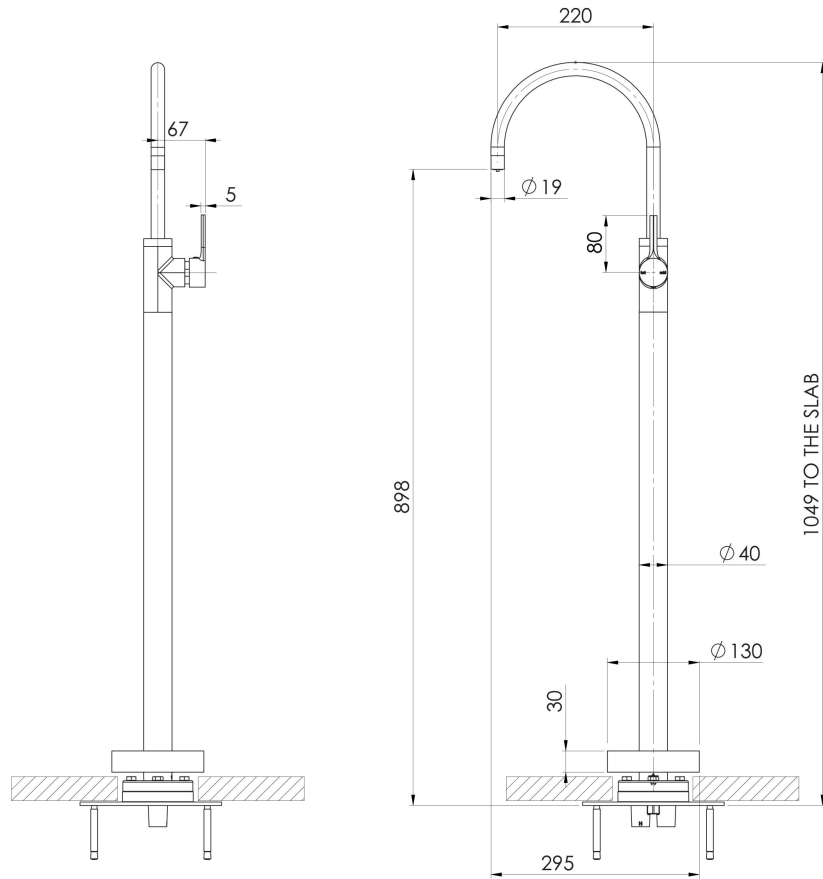

# VIVID SLIMLINE OVAL

## VIVID SLIMLINE OVAL FLOOR MOUNTED BATH MIXER

## SPECIFICATIONS

Please visit <https://www.phoenixtapware.com.au/warranty> to view the full warranty

While we aim to ensure the specifications shown are correct at time of printing, Phoenix Tapware reserves the right to make modifications without prior notice. Always use the physical product measurements for mark-ups and roughing-in as the line drawing shown may differ from the actual product over time. All measurements are shown in millimetres. Colours may vary from image shown.