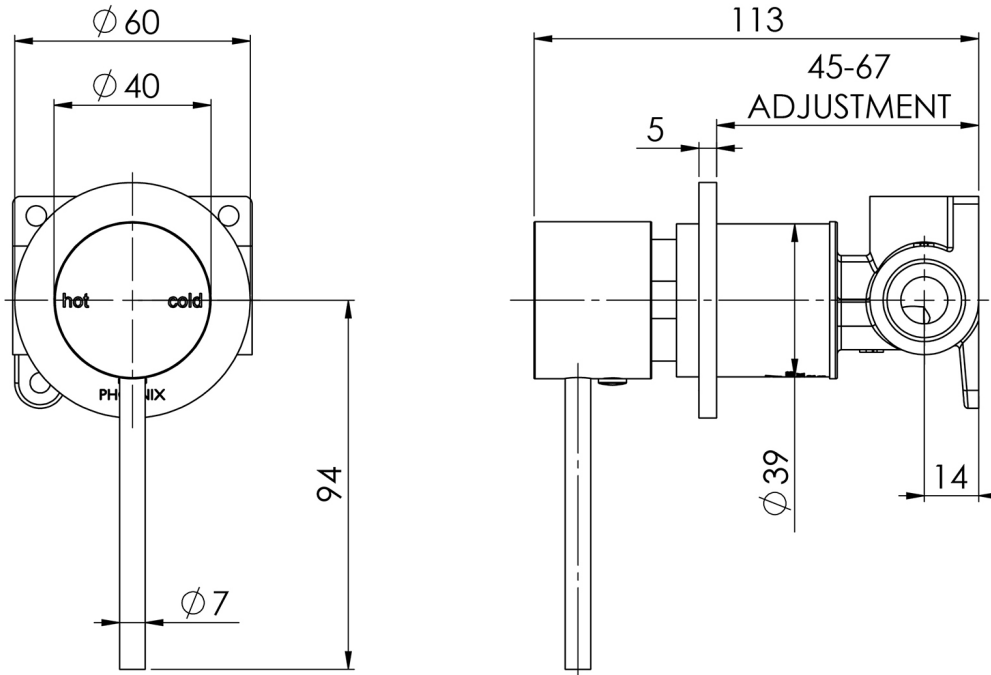

# VIVID SLIMLINE

VIVID SLIMLINE SHOWER / WALL MIXER 60MM BACKPLATE

## SPECIFICATIONS

Please visit <https://www.phoenixtapware.com.au/warranty> to view the full warranty

While we aim to ensure the specifications shown are correct at time of printing, Phoenix Tapware reserves the right to make modifications without prior notice. Always use the physical product measurements for mark-ups and roughing-in as the line drawing shown may differ from the actual product over time. All measurements are shown in millimetres. Colours may vary from image shown.