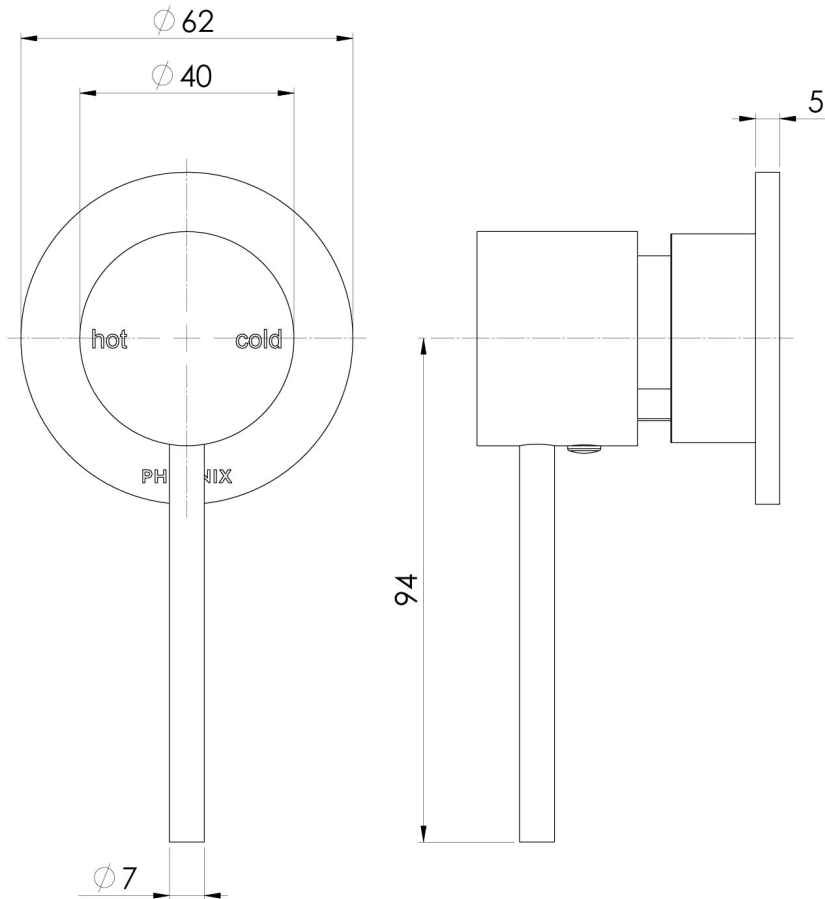

SWITCHMIX

VIVID SLIMLINE SWITCHMIX SHOWER / WALL MIXER 60MM BACKPLATE FIT-OFF KIT

SPECIFICATIONS

AVAILABLE IN

VS2807-00
Chrome

VS2807-40
Brushed Nickel

VS2807-31
Brushed Carbon

VS2807-10
Matte Black

Please visit <https://www.phoenixtapware.com.au/warranty> to view the full warranty

While we aim to ensure the specifications shown are correct at time of printing, Phoenix Tapware reserves the right to make modifications without prior notice. Always use the physical product measurements for mark-ups and roughing-in as the line drawing shown may differ from the actual product over time. All measurements are shown in millimetres. Colours may vary from image shown.