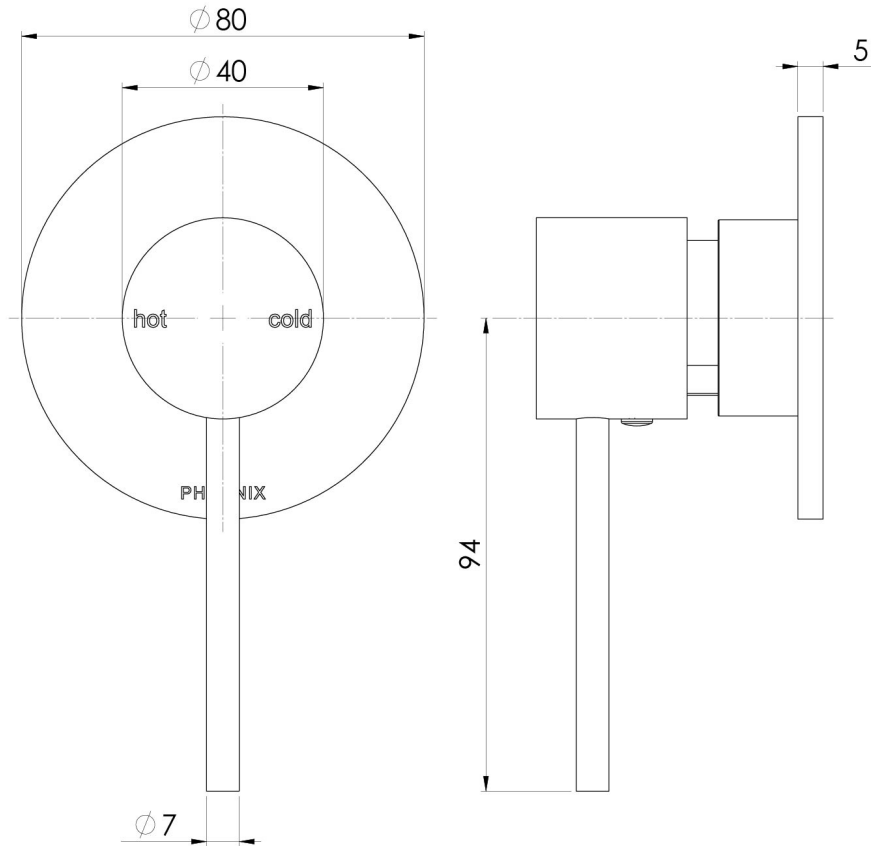

SWITCHMIX

VIVID SLIMLINE SWITCHMIX SHOWER / WALL MIXER FIT-OFF KIT

SPECIFICATIONS

AVAILABLE IN

VS2805-00
Chrome

VS2805-40
Brushed Nickel

VS2805-31
Brushed Carbon

VS2805-10
Matte Black

Please visit <https://www.phoenixtapware.com.au/warranty> to view the full warranty

While we aim to ensure the specifications shown are correct at time of printing, Phoenix Tapware reserves the right to make modifications without prior notice. Always use the physical product measurements for mark-ups and roughing-in as the line drawing shown may differ from the actual product over time. All measurements are shown in millimetres. Colours may vary from image shown.