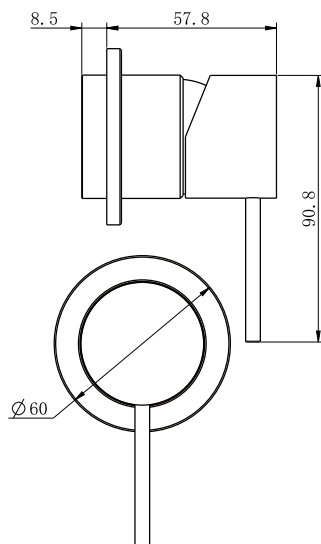

Mecca Shower Mixer 60mm Plate Trim Kits Only

Nero

Versions:202311

Drawing

Specifications

SKU

NR221911ht

Watermark License

WM-060073

Temperature Rating

Min 1°C-Max 75°C

Pressure Rating

Min 150kpa - Max 500kpa

Finish

 Chrome NR221911htCH	 Gun Metal NR221911htGM	 Brushed Bronze NR221911htBZ	 Brushed Nickel NR221911htBN
 Matte Black NR221911htMB	 Brushed Gold NR221911htBG	 Matte White NR221911htMW	

Packaging Includes

1x Plate
1x Handle
1x Cartridge Bell
1x Dressing Ring

*Dimensions are nominal measurements only.

Installation Instruction For Trim Kits Only

1. Drill a $\phi 50$ hole on ceramic tile, then install ceramic tile according to above picture.
2. Remove self-tapping screw, washer, plastic sleeve.

3. Put on cartridge bell.
4. Screw on dressing ring.
5. Do waterproof treatment for the gap between plastic sleeve and cartridge bell.

6. Put plate onto body.
7. Put adjustable washer onto cartridge stick, put on handle and tighten grub screw of handle firmly by allen key, put cap in grub screw hole.