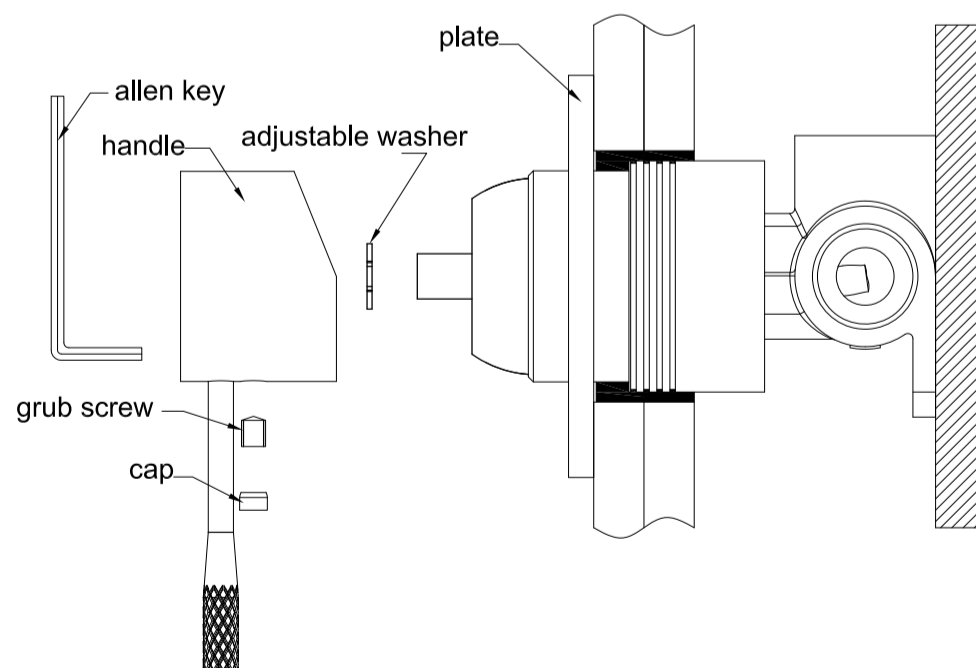

Packaging Includes

1x Plate
1x Handle
1x Cartridge Bell
1x Dressing Ring

*Dimensions are nominal measurements only.

Installation Instruction For Trim Kits Only

1. Drill a $\phi 50$ hole on ceramic tile, then install ceramic tile according to above picture.
2. Remove self-tapping screw, washer, plastic sleeve.

3. Put on cartridge bell.
4. Screw on dressing ring.
5. Do waterproof treatment for the gap between plastic sleeve and cartridge bell.

6. Put plate onto body.
7. Put adjustable washer onto cartridge stick, put on handle and tighten grub screw of handle firmly by allen key, put cap in grub screw hole.