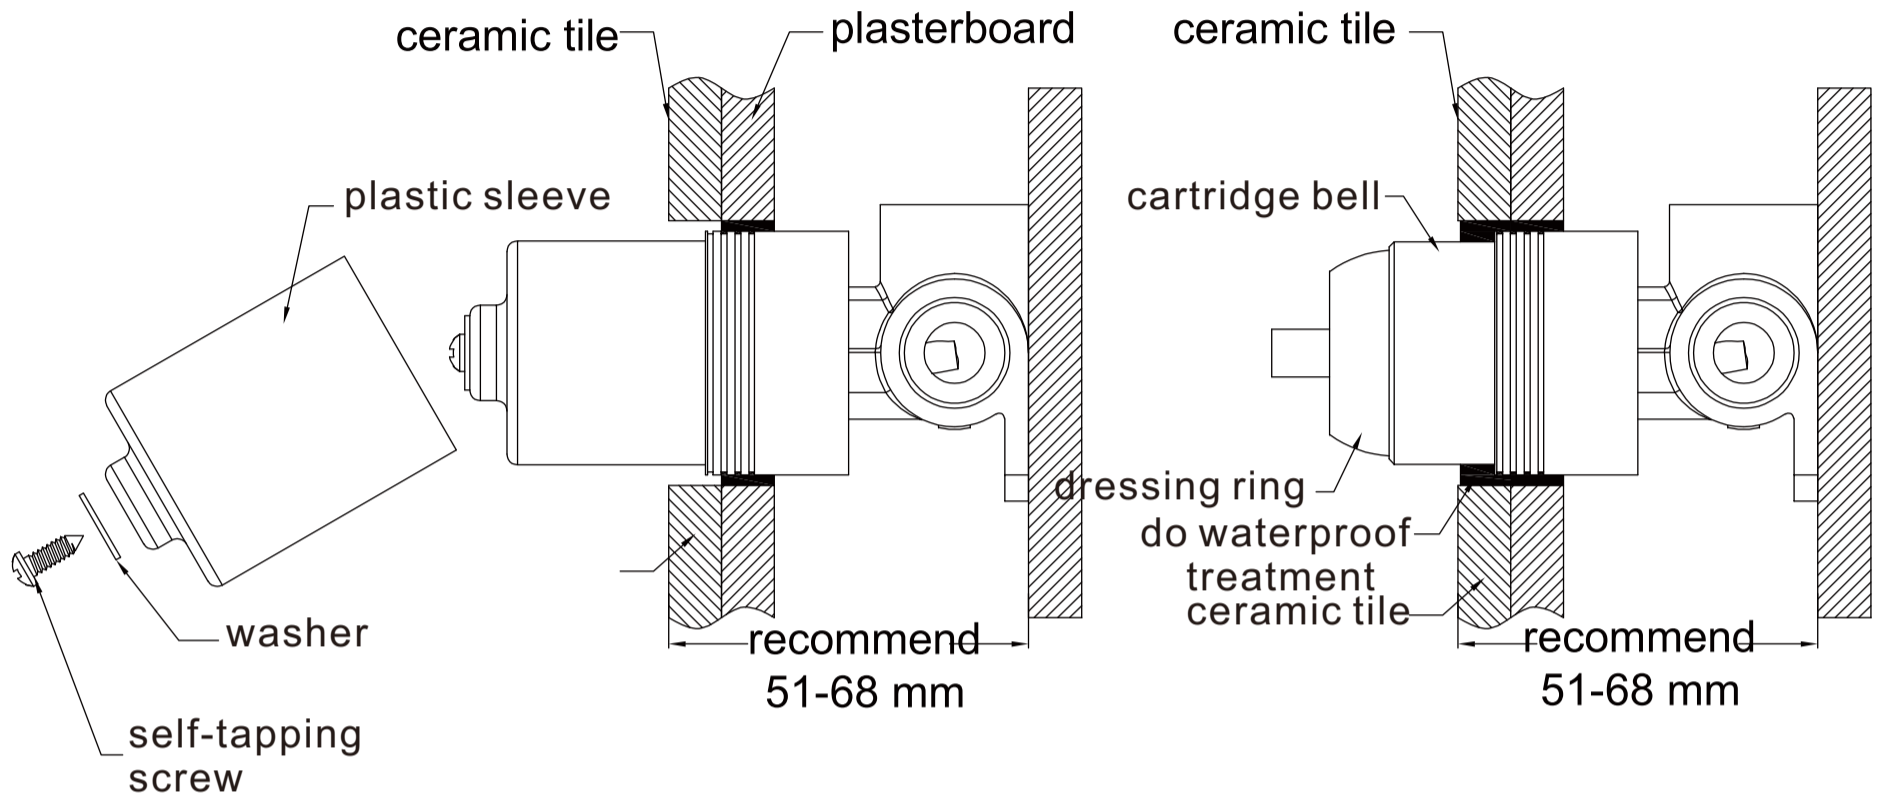

WM-060073

Temperature Rating

Min 1°C-Max 75°C

Pressure Rating

Min 150kpa - Max 500kpa

Finish

 Chrome NR221911htCH	 Gun Metal NR221911htGM	 Brushed Bronze NR221911htBZ	 Brushed Nickel NR221911htBN
 Matte Black NR221911htMB	 Brushed Gold NR221911htBG	 Matte White NR221911htMW	

Packaging Includes

1x Plate
1x Handle
1x Cartridge Bell
1x Dressing Ring

*Dimensions are nominal measurements only.

Installation Instruction For Trim Kits Only

1. Drill a $\phi 50$ hole on ceramic tile, then install ceramic tile according to above picture.
2. Remove self-tapping screw, washer, plastic sleeve.

3. Put on cartridge bell.
4. Screw on dressing ring.
5. Do waterproof treatment for the gap between plastic sleeve and cartridge bell.

6. Put plate onto body.
7. Put adjustable washer onto cartridge stick, put on handle and tighten grub screw of handle firmly by allen key, put cap in grub screw hole.