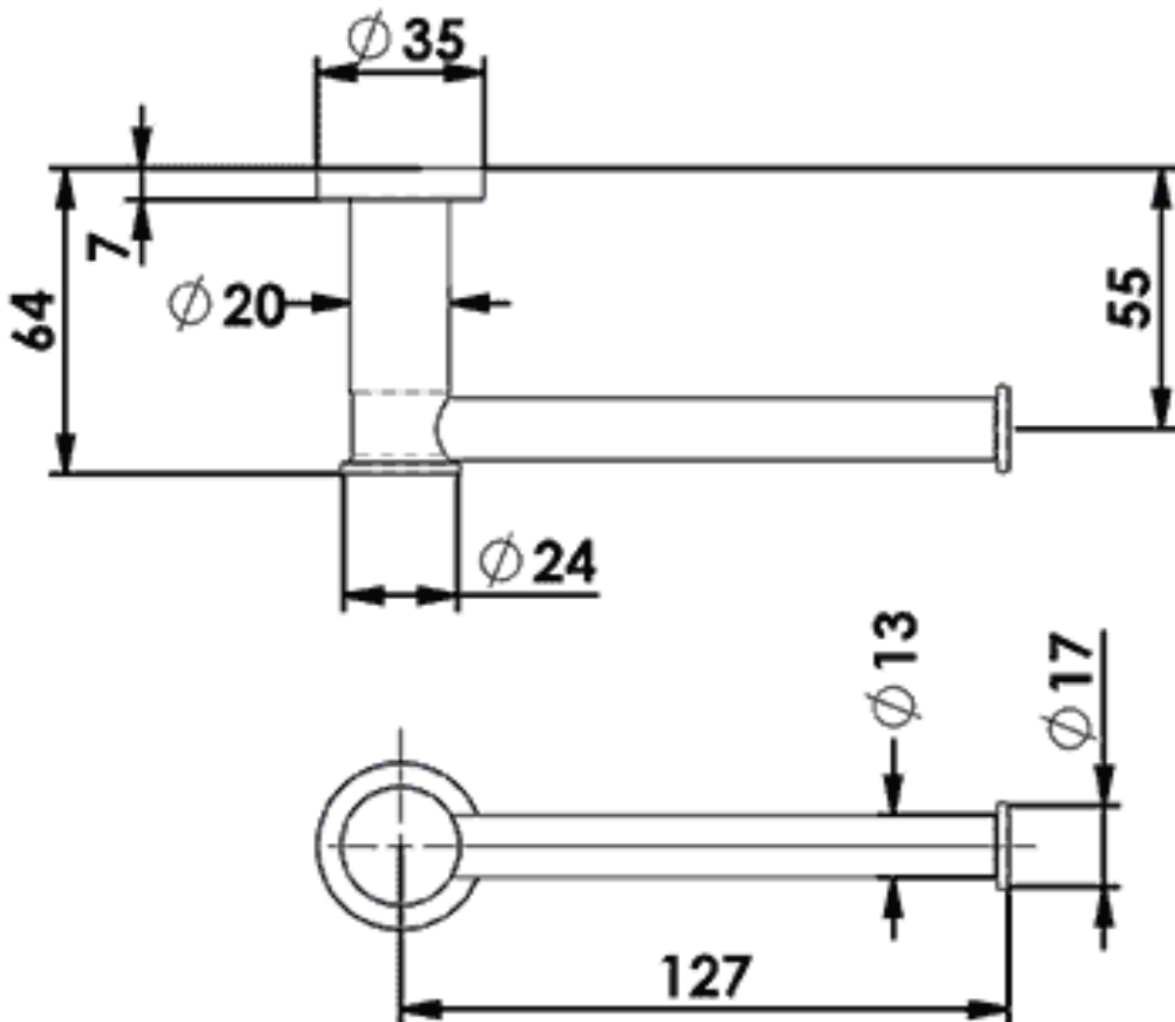

REASON

Toilet Roll Holder

18408CP | Chrome

18408MB | Matte Black

18408BS | Brushed Stainless

184098B | Brushed Brass

18408GM | Gun Metal

18408BC | Brushed Copper