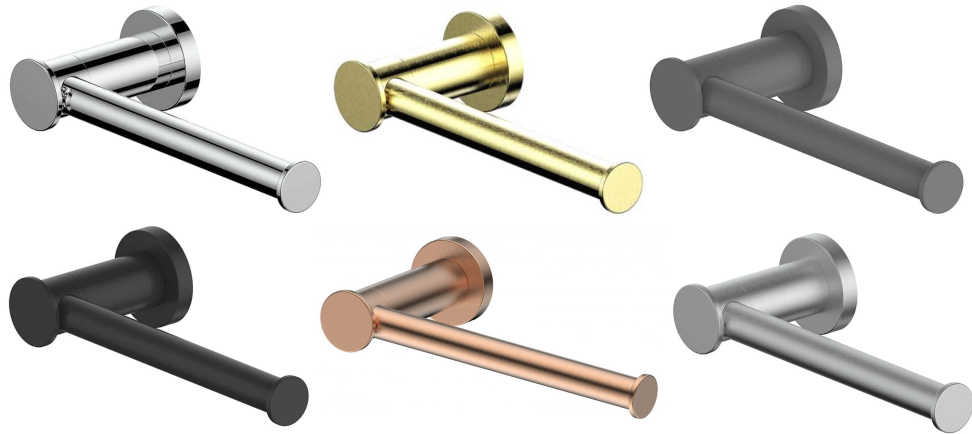

REASON

Toilet Roll Holder

18408CP | Chrome

18408MB | Matte Black

18408BS | Brushed Stainless

184098B | Brushed Brass

18408GM | Gun Metal

18408BC | Brushed Copper