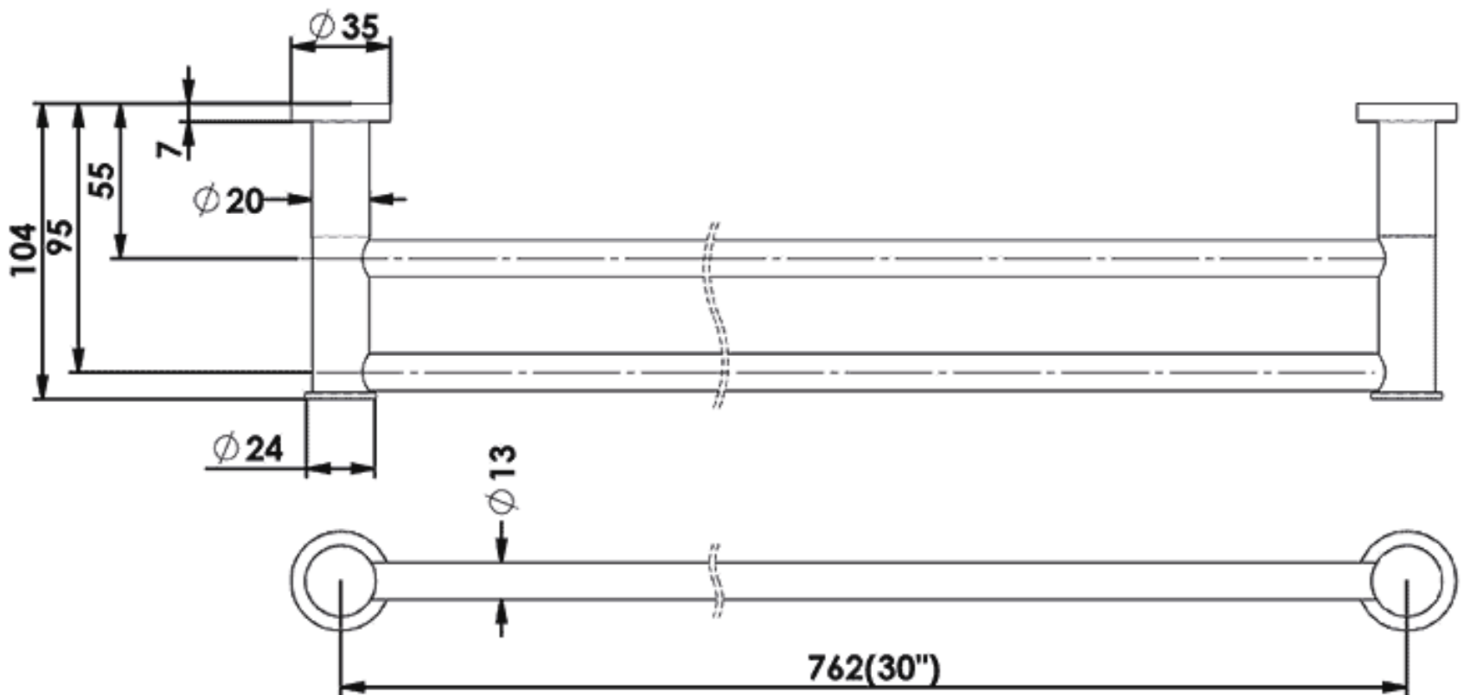

## Double Towel Rail

- 18415CP | Chrome
- 18415BS | Brushed Stainless
- 18415BB | Brushed Brass
- 18415BC | Brushed Copper
- 18415MB | Matte Black
- 18415GM | Gun Metal

**AU** PHONE - 1800 244 487  
EMAIL - [aussales@greenstapware.com](mailto:aussales@greenstapware.com)  
WEBSITE - [greenstapware.com.au](http://greenstapware.com.au)