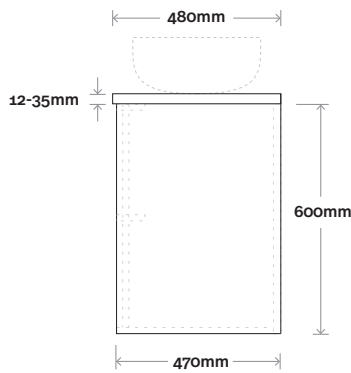

MARQUIS

Palm

Top Thickness
Caesarstone: 20mm
Dekton: 12mm
Symphony: 20mm

Note:
• Waste centre: 375mm std
(may vary depending on basin)
• Left or Right hand basin

Plumbing allowance

Palm 8 1500mm off centre basin

Plumbing

Configuration

Legs

Wallmount