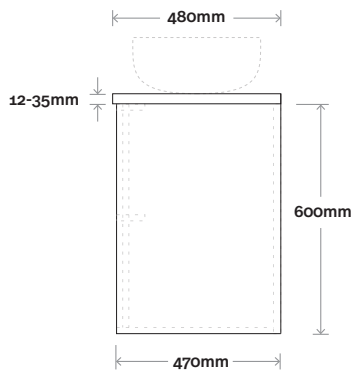

MARQUIS

Palm

Top Thickness
Caesarstone: 20mm
Dekton: 12mm
Symphony: 20mm

Note:
• Waste centre: 375mm std
(may vary depending on basin)

Plumbing allowance

Palm 9 1500mm double basin

Plumbing

Configuration

Legs

Wallmount