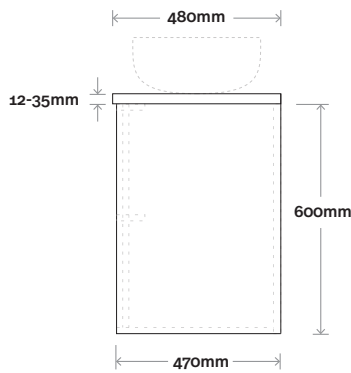

MARQUIS

Palm

Top Thickness
Caesarstone: 20mm
Dekton: 12mm
Symphony: 20mm

Note:
• Waste centre: 300mm std
(may vary depending on basin)
• Left or Right hand basin

Plumbing allowance

Palm 5 1200mm off centre basin

Plumbing

Configuration

Legs

Wallmount