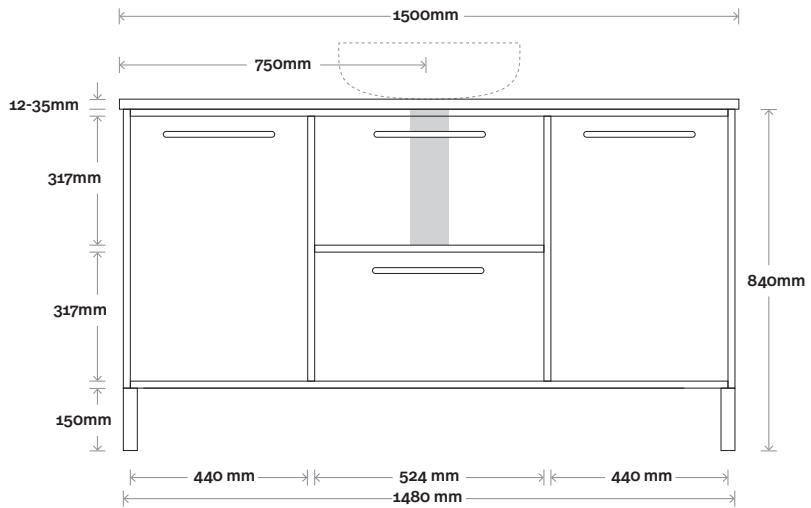

MARQUIS

Palm

Top Thickness
Caesarstone: 20mm
Dekton: 12mm
Symphony: 20mm

Note:
• Waste centre: 750mm std
(may vary depending on basin)

Plumbing allowance

Palm 7 1500mm centre basin

Plumbing

Configuration

Legs