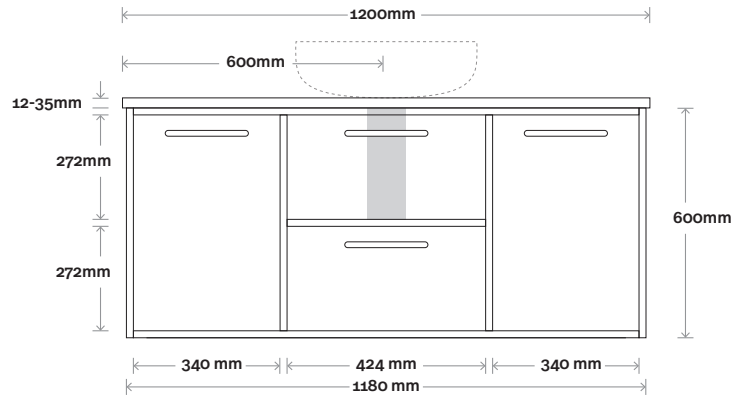

MARQUIS

Palm

Top Thickness
Caesarstone: 20mm
Dekton: 12mm
Symphony: 20mm

Note:
• Waste centre: 600mm std
(may vary depending on basin)

Plumbing allowance

Palm 4 1200mm centre basin

Plumbing

Configuration

Legs

Wallmount

Top Drawer Box