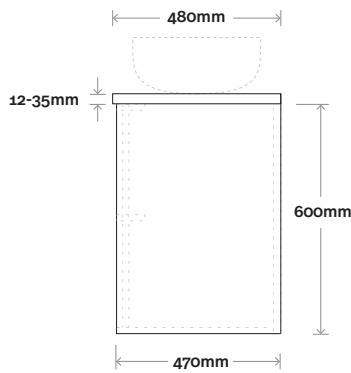

MARQUIS

Palm

Top Thickness
Caesarstone: 20mm
Dekton: 12mm
Symphony: 20mm

Note:
• Waste centre: 450mm std
(may vary depending on basin)
• Left or Right hand basin

Plumbing allowance

Palm 11 1800mm off centre basin

Plumbing

Configuration

Legs

Wallmount