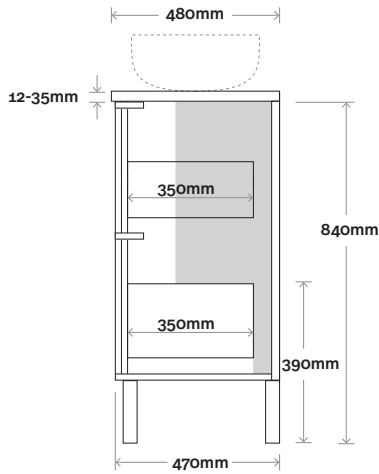

MARQUIS

Palm

Top Thickness
Caesarstone: 20mm
Dekton: 12mm
Symphony: 20mm

Note:
• Waste centre: 600mm std
(may vary depending on basin)

Plumbing allowance

Palm 4 1200mm centre basin

Plumbing

Configuration

Legs