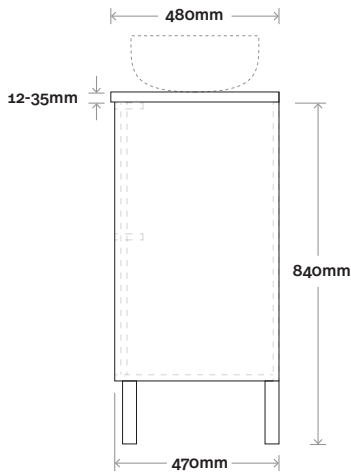

MARQUIS

Palm

Top Thickness
Caesarstone: 20mm
Dekton: 12mm
Symphony: 20mm

Note:
• Waste centre: 375mm std
(may vary depending on basin)

Plumbing allowance

Palm 9 1500mm double basin

Plumbing

Configuration

Legs