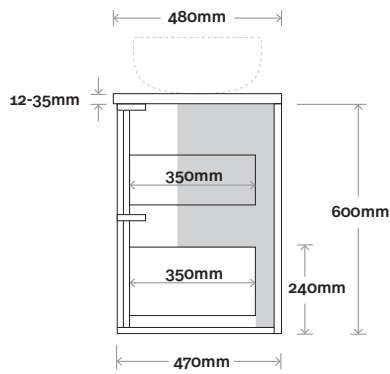

Wallmount

Top Drawer Box