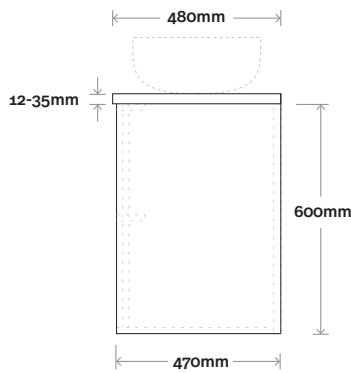

MARQUIS

Palm

Top Thickness
Caesarstone: 20mm
Dekton: 12mm
Symphony: 20mm

Note:
• Waste centre: 300mm std
(may vary depending on basin)

Plumbing allowance

Palm 6 1200mm double basin

Plumbing

Configuration

Legs

Wallmount