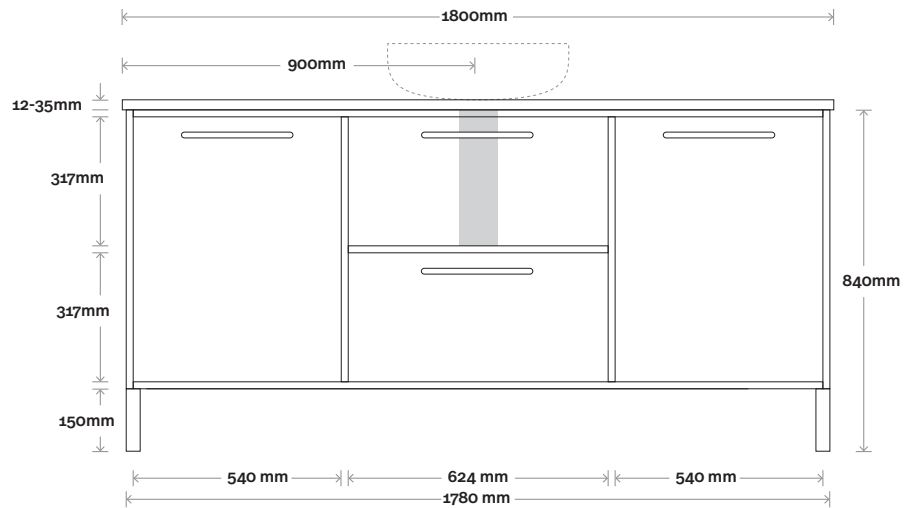

MARQUIS

Palm

Top Thickness
Caesarstone: 20mm
Dekton: 12mm
Symphony: 20mm

Note:
• Waste centre: 900mm std
(may vary depending on basin)

Plumbing allowance

Palm 10 1800mm centre basin

Plumbing

Configuration

Legs