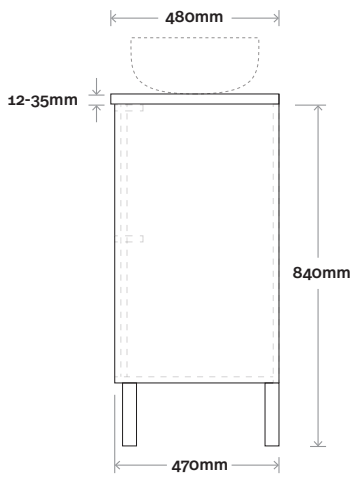

MARQUIS

Palm

Top Thickness
Caesarstone: 20mm
Dekton: 12mm
Symphony: 20mm

Note:
• Waste centre: 300mm std
(may vary depending on basin)
• Left or Right hand basin

Plumbing allowance

Palm 5 1200mm off centre basin

Plumbing

Configuration

Legs