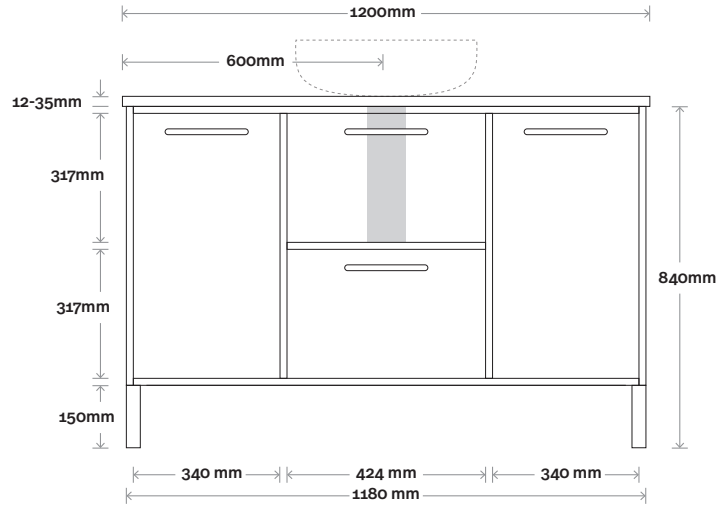

MARQUIS

Palm

Top Thickness
Caesarstone: 20mm
Dekton: 12mm
Symphony: 20mm

Note:
• Waste centre: 600mm std
(may vary depending on basin)

Plumbing allowance

Palm 4 1200mm centre basin

Plumbing

Configuration

Legs