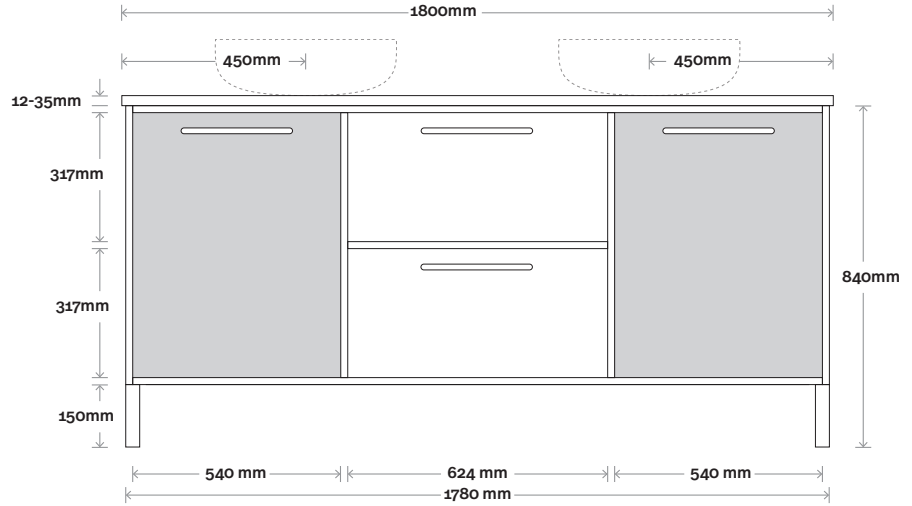

MARQUIS

Palm

Top Thickness
Caesarstone: 20mm
Dekton: 12mm
Symphony: 20mm

Note:
• Waste centre: 450mm std
(may vary depending on basin)

Plumbing allowance

Palm 12 1800mm double basin

Plumbing

Configuration

Legs