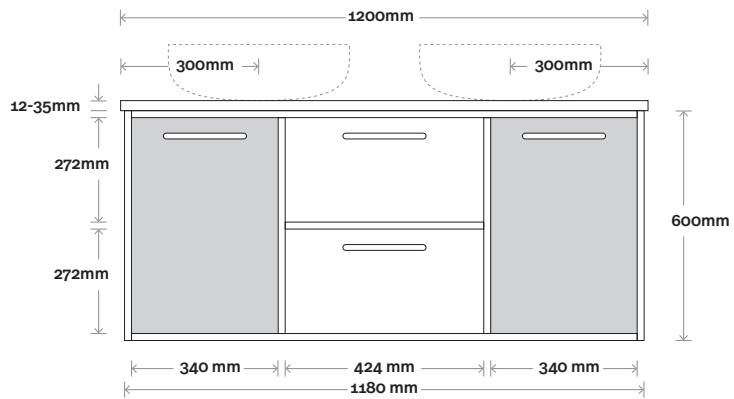

MARQUIS

Palm

Top Thickness
Caesarstone: 20mm
Dekton: 12mm
Symphony: 20mm

Note:
• Waste centre: 300mm std
(may vary depending on basin)

Plumbing allowance

Palm 6 1200mm double basin

Plumbing

Configuration

Legs

Wallmount