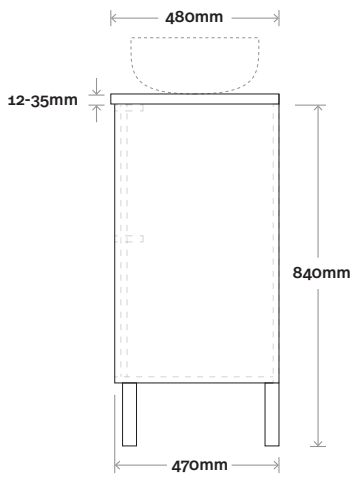

MARQUIS

Palm

Top Thickness
Caesarstone: 20mm
Dekton: 12mm
Symphony: 20mm

Note:
• Waste centre: 300mm std
(may vary depending on basin)

Plumbing allowance

Palm 6 1200mm double basin

Plumbing

Configuration

Legs