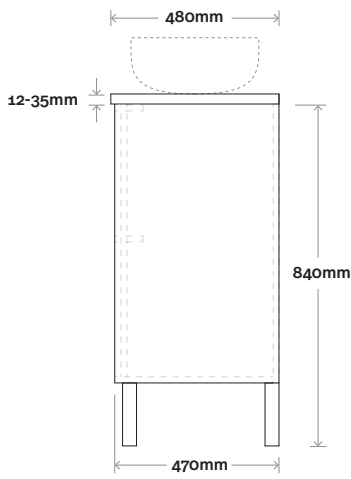

MARQUIS

Palm

Top Thickness
Caesarstone: 20mm
Dekton: 12mm
Symphony: 20mm

Note:
• Waste centre: 450mm std
(may vary depending on basin)
• Left or Right hand basin

Plumbing allowance

Palm 11 1800mm off centre basin

Plumbing

Configuration

Legs