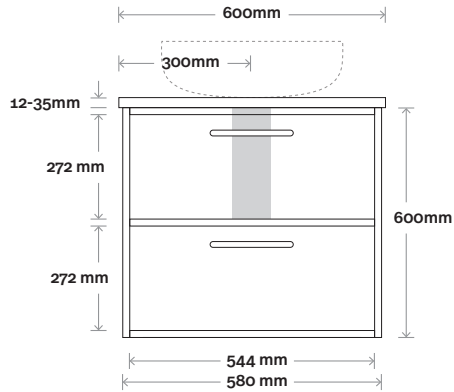

MARQUIS

Palm

Top Thickness
Caesarstone: 20mm
Dekton: 12mm
Symphony: 20mm

Note:
• Waste centre: 300mm std
(may vary depending on basin)

Plumbing allowance

Palm 1 600mm centre basin

Plumbing

Configuration

Legs

Wallmount

Top Drawer Box