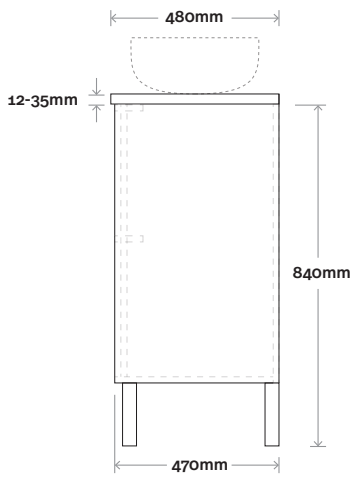

MARQUIS

Palm

Top Thickness
Caesarstone: 20mm
Dekton: 12mm
Symphony: 20mm

Note:
• Waste centre: 375mm std
(may vary depending on basin)
• Left or Right hand basin

Plumbing allowance

Palm 8 1500mm off centre basin

Plumbing

Configuration

Legs