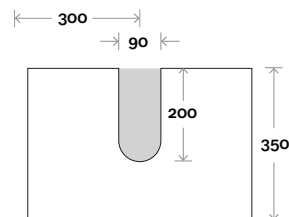

Top Drawer Box