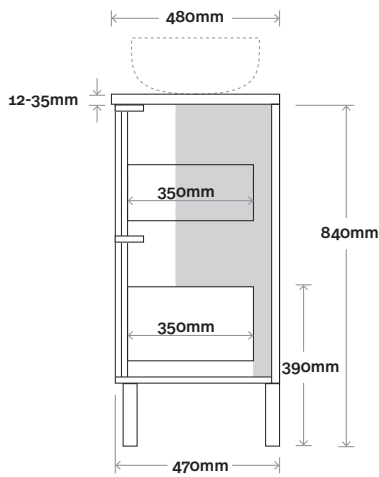

MARQUIS

Palm

Palm 3 900mm off centre basin

Top Thickness
Caesarstone: 20mm
Dekton: 12mm
Symphony: 20mm

Note:

- **Waste centre:** 250mm std (may vary depending on basin)
- **Left or Right hand basin** (door opposite side to basin)

Plumbing allowance

Plumbing

Configuration

Legs