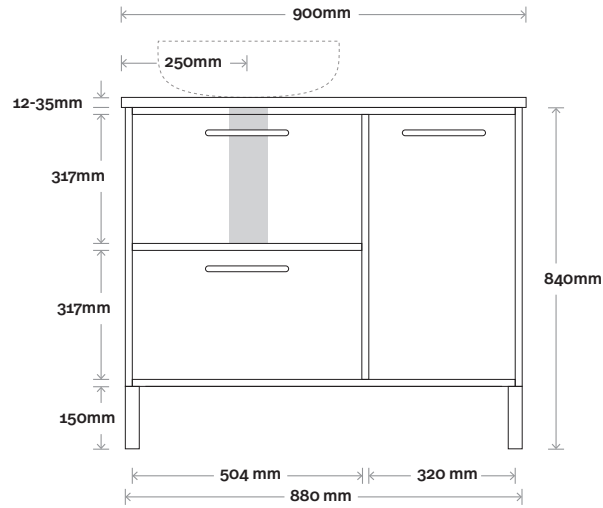

MARQUIS

Palm

Palm 3 900mm off centre basin

Top Thickness
Caesarstone: 20mm
Dekton: 12mm
Symphony: 20mm

Note:

- **Waste centre:** 250mm std (may vary depending on basin)
- **Left or Right hand basin** (door opposite side to basin)

Plumbing allowance

Plumbing

Configuration

Legs