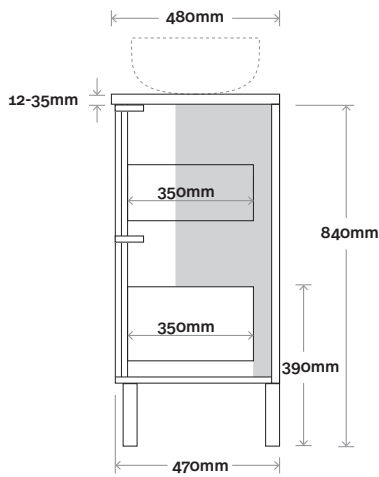

MARQUIS

Palm

Top Thickness
Caesarstone: 20mm
Dekton: 12mm
Symphony: 20mm

Note:
• **Waste centre:** 250mm std
(may vary depending on basin)
• **Left or Right hand basin**
(door opposite side to basin)

Plumbing allowance

Palm 2 750mm off centre basin

Plumbing

Configuration

Legs