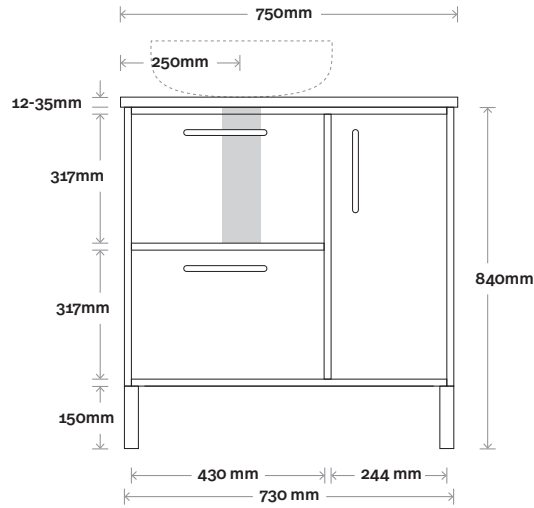

MARQUIS

Palm

Top Thickness
Caesarstone: 20mm
Dekton: 12mm
Symphony: 20mm

Note:
• **Waste centre:** 250mm std
(may vary depending on basin)
• **Left or Right hand basin**
(door opposite side to basin)

Plumbing allowance

Palm 2 750mm off centre basin

Plumbing

Configuration

Legs