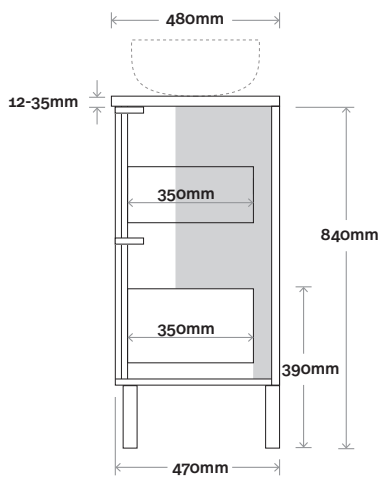

MARQUIS

Palm

Top Thickness
Caesarstone: 20mm
Dekton: 12mm
Symphony: 20mm

Note:
• Waste centre: 750mm std
(may vary depending on basin)

Plumbing allowance

Palm 7 1500mm centre basin

Plumbing

Configuration

Legs