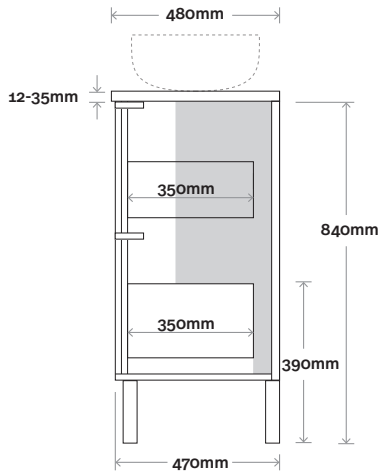

MARQUIS

Palm

Top Thickness
Caesarstone: 20mm
Dekton: 12mm
Symphony: 20mm

Note:
• Waste centre: 300mm std
(may vary depending on basin)

Plumbing allowance

Palm 1 600mm centre basin

Plumbing

Configuration

Legs