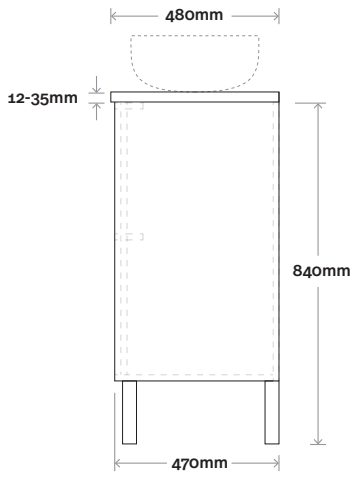

MARQUIS

Palm

Top Thickness
Caesarstone: 20mm
Dekton: 12mm
Symphony: 20mm

Note:
• Waste centre: 450mm std
(may vary depending on basin)

Plumbing allowance

Palm 12 1800mm double basin

Plumbing

Configuration

Legs