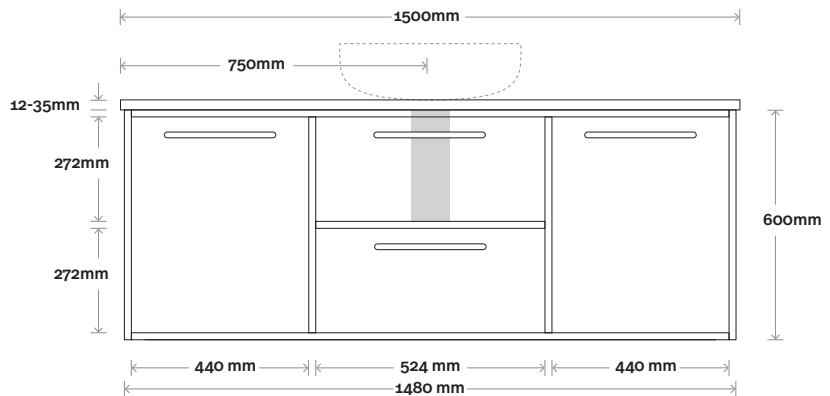

MARQUIS

Palm

Top Thickness
Caesarstone: 20mm
Dekton: 12mm
Symphony: 20mm

Note:
• Waste centre: 750mm std
(may vary depending on basin)

Plumbing allowance

Palm 7 1500mm centre basin

Plumbing

Configuration

Legs

Wallmount

Top Drawer Box