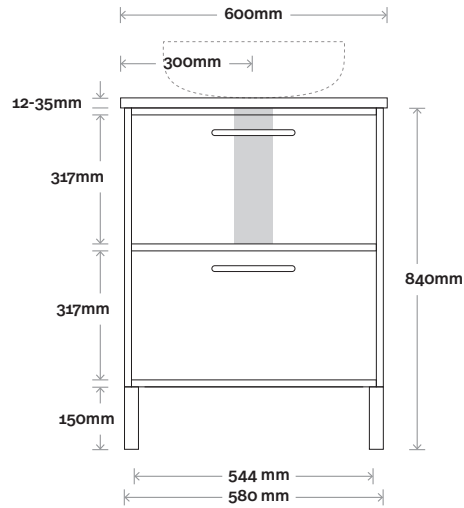

## Configuration

Legs

Wallmount

Top Drawer Box