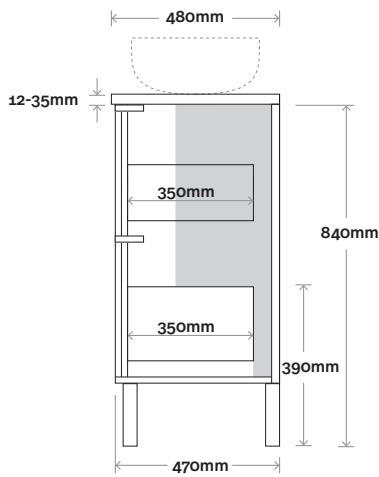

MARQUIS

Palm

Top Thickness
Caesarstone: 20mm
Dekton: 12mm
Symphony: 20mm

Note:
• Waste centre: 900mm std
(may vary depending on basin)

Plumbing allowance

Palm 10 1800mm centre basin

Plumbing

Configuration

Legs