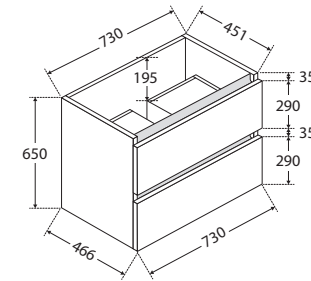

Quest

750MM WALL-HUNG CABINET

Features

- Gloss white exterior with charcoal grey interior
- Pull-channel with aluminium accents
- Two large soft-close drawers
- Full extension drawer runners
- 16 mm thick backing board and drawer bases
- FSC certified, eco-friendly E0 board
- Customise with optional matte white (RAIL75W) or matte black (RAIL75MB) pull-channel accents (additional cost)

We aim to ensure that specifications are correct at the time of publication. All measurements are shown in millimetres. For MDF cabinetry, please allow +/- 5 mm tolerance per 1000 mm for manufacturing variance in straightness. Always use measurements of actual product received for final specification as the technical drawing may contain differences. Due to printing limitations, physical colour may vary from the image shown. Fienza reserves the right to make modifications without prior notice.