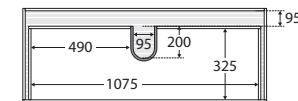

TOP VIEW: DRAWERS