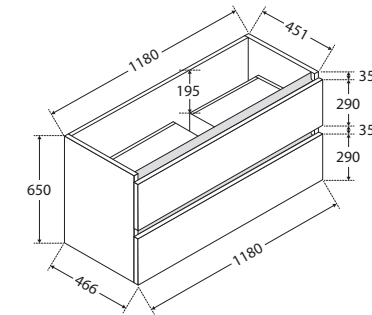

Quest

1200MM WALL-HUNG CABINET

Features

- Gloss white exterior with charcoal grey interior
- Pull-channel with aluminium accents
- Two large soft-close drawers
- Full extension drawer runners
- 16 mm thick backing board and drawer bases
- FSC certified, eco-friendly E0 board
- Customise with optional matte white (RAIL120W) or matte black (RAIL120MB) pull-channel accents (additional cost)