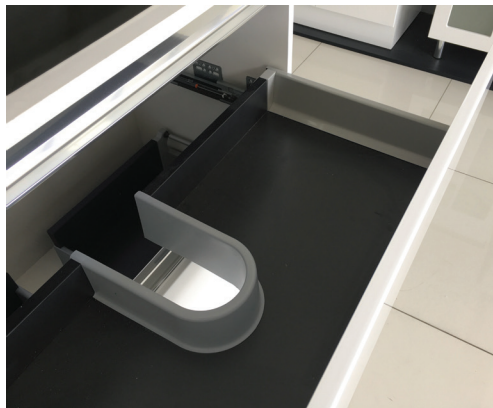

Available in

Gloss White

75Q

Cleaning & Care

- Regularly clean with mild soapy water using a clean, soft cloth.
- Do not use harsh detergents, bleach, abrasive cleaners or cream/wax cleaners. These substances can result in scratches and/or deposit build-ups that will affect the appearance.
- Avoid placing hot objects, such as hair straighteners, on any surface as these will cause discolouration and marking.
- Spills of hair dye, after-shave lotion, nail polish and remover, aerosol spray and other harsh chemicals should be removed immediately to prevent damage and discolouration. Clean immediately with mild soapy water using a clean, soft cloth.

We aim to ensure that specifications are correct at the time of publication. All measurements are shown in millimetres. For MDF cabinetry, please allow +/- 5 mm tolerance per 1000 mm for manufacturing variance in straightness. Always use measurements of actual product received for final specification as the technical drawing may contain differences. Due to printing limitations, physical colour may vary from the image shown. Fienza reserves the right to make modifications without prior notice.