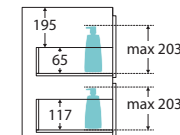

SIDE VIEW: DRAWER STORAGE