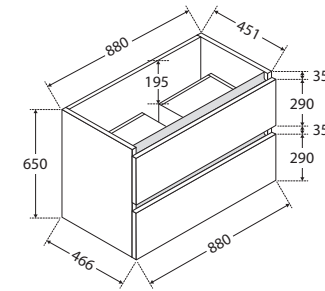

Quest

900MM WALL-HUNG CABINET

Features

- Gloss white exterior with charcoal grey interior
- Pull-channel with aluminium accents
- Two large soft-close drawers
- Full extension drawer runners
- 16 mm thick backing board and drawer bases
- FSC certified, eco-friendly E0 board
- Customise with optional matte white (RAIL90W) or matte black (RAIL90MB) pull-channel accents (additional cost)

Available in

Gloss White

90Q

Cleaning & Care

- Regularly clean with mild soapy water using a clean, soft cloth.
- Do not use harsh detergents, bleach, abrasive cleaners or cream/wax cleaners. These substances can result in scratches and/or deposit build-ups that will affect the appearance.
- Avoid placing hot objects, such as hair straighteners, on any surface as these will cause discolouration and marking.
- Spills of hair dye, after-shave lotion, nail polish and remover, aerosol spray and other harsh chemicals should be removed immediately to prevent damage and discolouration. Clean immediately with mild soapy water using a clean, soft cloth.

We aim to ensure that specifications are correct at the time of publication. All measurements are shown in millimetres. For MDF cabinetry, please allow +/- 5 mm tolerance per 1000 mm for manufacturing variance in straightness. Always use measurements of actual product received for final specification as the technical drawing may contain differences. Due to printing limitations, physical colour may vary from the image shown. Fienza reserves the right to make modifications without prior notice.