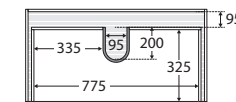

TOP VIEW: DRAWERS