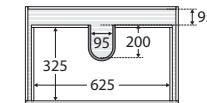

TOP VIEW: DRAWERS