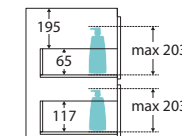

SIDE VIEW:
DRAWER STORAGE