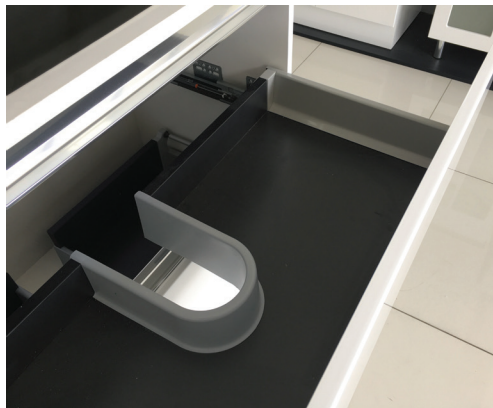

Available in

Gloss White
120Q

Cleaning & Care

- Regularly clean with mild soapy water using a clean, soft cloth.
- Do not use harsh detergents, bleach, abrasive cleaners or cream/wax cleaners. These substances can result in scratches and/or deposit build-ups that will affect the appearance.
- Avoid placing hot objects, such as hair straighteners, on any surface as these will cause discolouration and marking.
- Spills of hair dye, after-shave lotion, nail polish and remover, aerosol spray and other harsh chemicals should be removed immediately to prevent damage and discolouration. Clean immediately with mild soapy water using a clean, soft cloth.

We aim to ensure that specifications are correct at the time of publication. All measurements are shown in millimetres. For MDF cabinetry, please allow +/- 5 mm tolerance per 1000 mm for manufacturing variance in straightness. Always use measurements of actual product received for final specification as the technical drawing may contain differences. Due to printing limitations, physical colour may vary from the image shown. Fienza reserves the right to make modifications without prior notice.