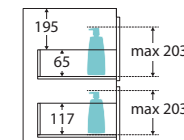

SIDE VIEW:
DRAWER STORAGE