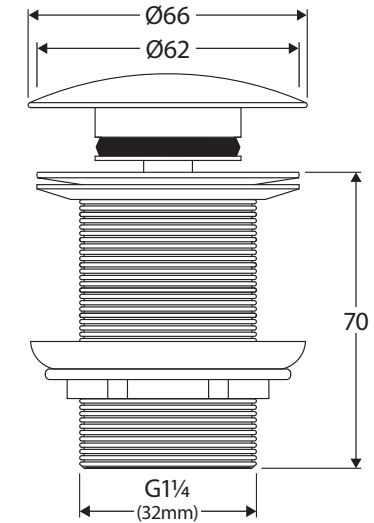

Pop-Up

BASIN WASTE

BRASS CAP,
32 MM NON-OVERFLOW

Features

- Solid brass cap
- Pop-up/pop-down mechanism
- Non-overflow
- Suits 32 mm outlet

Available in

Chrome
WAS59

Cleaning & Care

While we aim to ensure specifications are correct at the time of publication, Fienza reserves the right to make modifications without prior notice. Physical colour may vary from image shown. All measurements are shown in millimetres. Always use physical product measurements for mark-ups and roughing-in as the technical drawing may differ from actual product received.