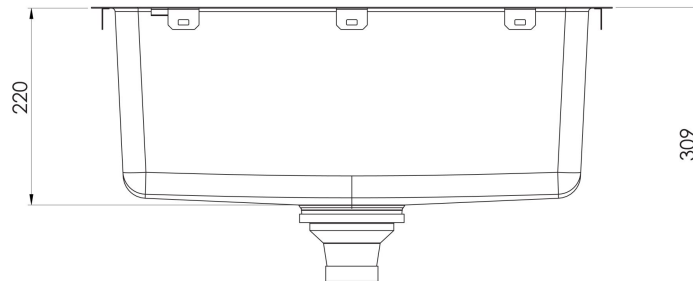

2000 SERIES SINKS

2000 SERIES LARGE SINGLE BOWL SINK

SPECIFICATIONS

47 Litre capacity

AVAILABLE IN

303-1002-51
Stainless Steel

INFORMATION

MAINTENANCE AND CARE: