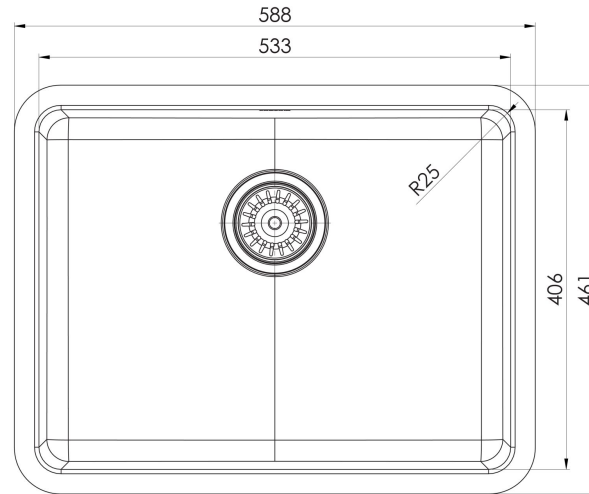

2000 SERIES SINKS

2000 SERIES LARGE SINGLE BOWL SINK

SPECIFICATIONS

47 Litre capacity

AVAILABLE IN

303-1002-51
Stainless Steel

INFORMATION

MAINTENANCE AND CARE: