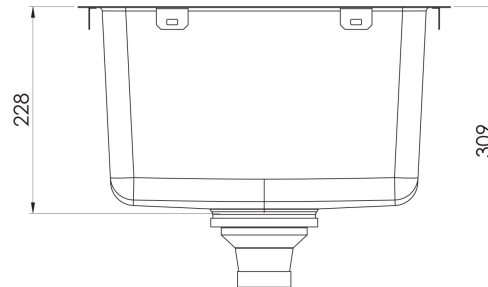

## SPECIFICATIONS

33 Litre capacity