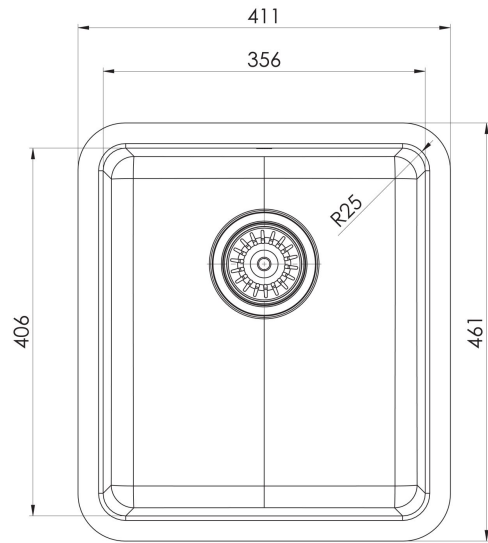

## SPECIFICATIONS

33 Litre capacity