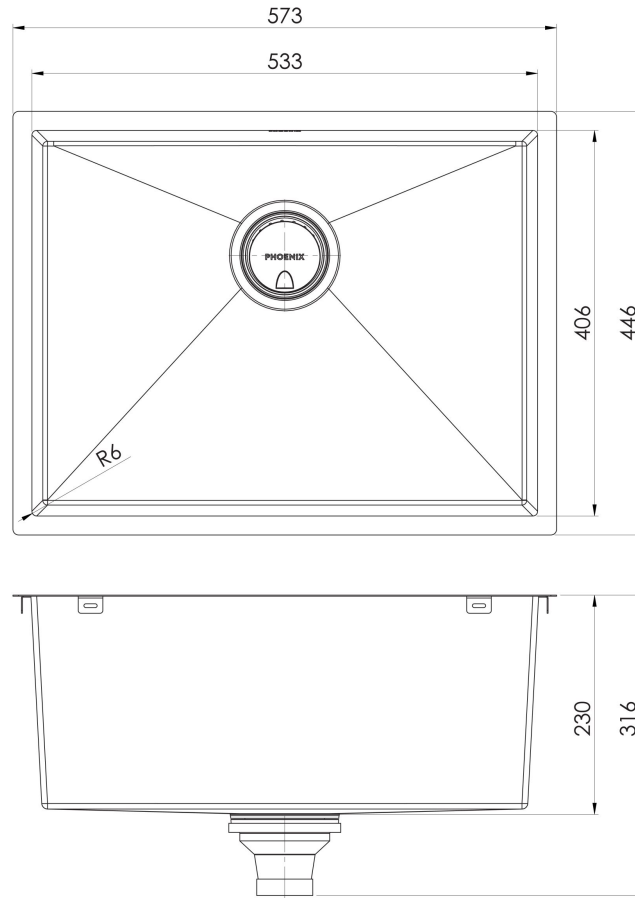

4000 SERIES SINKS

4000 SERIES LARGE SINGLE BOWL SINK

SPECIFICATIONS

47 Litre Capacity

AVAILABLE IN

310-1002-51
Stainless Steel

310-1002-16
Brushed Black

INFORMATION

Please visit <https://www.phoenixtapware.com.au/warranty> to view the full warranty

While we aim to ensure the specifications shown are correct at time of printing, Phoenix Tapware reserves the right to make modifications without prior notice. Always use the physical product measurements for mark-ups and roughing-in as the line drawing shown may differ from the actual product over time. All measurements are shown in millimetres. Colours may vary from image shown.