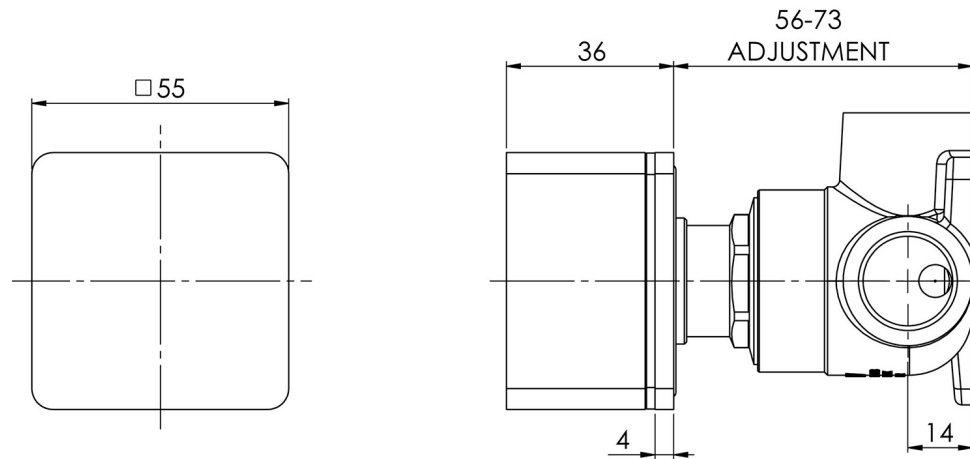

ALIA

ALIA SHOWER / WALL MIXER

SPECIFICATIONS

AVAILABLE IN

110-7800-00
Chrome

110-7800-40
Brushed Nickel

110-7800-12
Brushed Gold

INFORMATION

Please visit <https://www.phoenixtapware.com.au/warranty> to view the full warranty

While we aim to ensure the specifications shown are correct at time of printing, Phoenix Tapware reserves the right to make modifications without prior notice. Always use the physical product measurements for mark-ups and roughing-in as the line drawing shown may differ from the actual product over time. All measurements are shown in millimetres. Colours may vary from image shown.