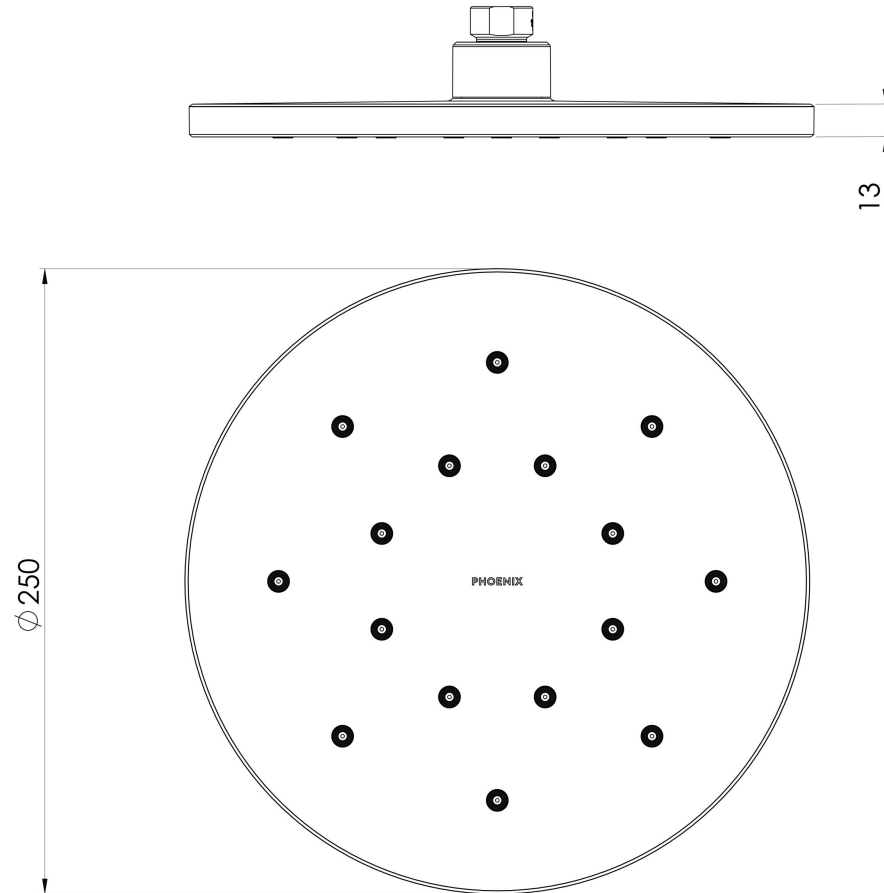

ORMOND

LUXEXP SHOWER ROSE 250MM ROUND

SPECIFICATIONS

AVAILABLE IN

640-5000-00
Chrome

640-5000-40
Brushed Nickel

640-5000-31
Brushed Carbon

640-5000-10
Matte Black

640-5000-12
Brushed Gold

INFORMATION

Temperature Rating
1 - 75°C

Pressure Rating
150 - 500kPa

MAINTENANCE AND CARE:

- All surfaces should be cleaned with mild liquid detergent or soap and water.
- Do not use cream cleaners or citrus based cleaning products, as they are abrasive.
- Use of unsuitable cleaning agents may damage the surface.
- Any damage caused in this way will not be covered by warranty.

Please visit <https://www.phoenixtapware.com.au/warranty> to view the full warranty

While we aim to ensure the specifications shown are correct at time of printing, Phoenix Tapware reserves the right to make modifications without prior notice. Always use the physical product measurements for mark-ups and roughing-in as the line drawing shown may differ from the actual product over time. All measurements are shown in millimetres. Colours may vary from image shown.

Ph: +61 3 9780 4200
22/02/2024
phoenixtapware.com.au