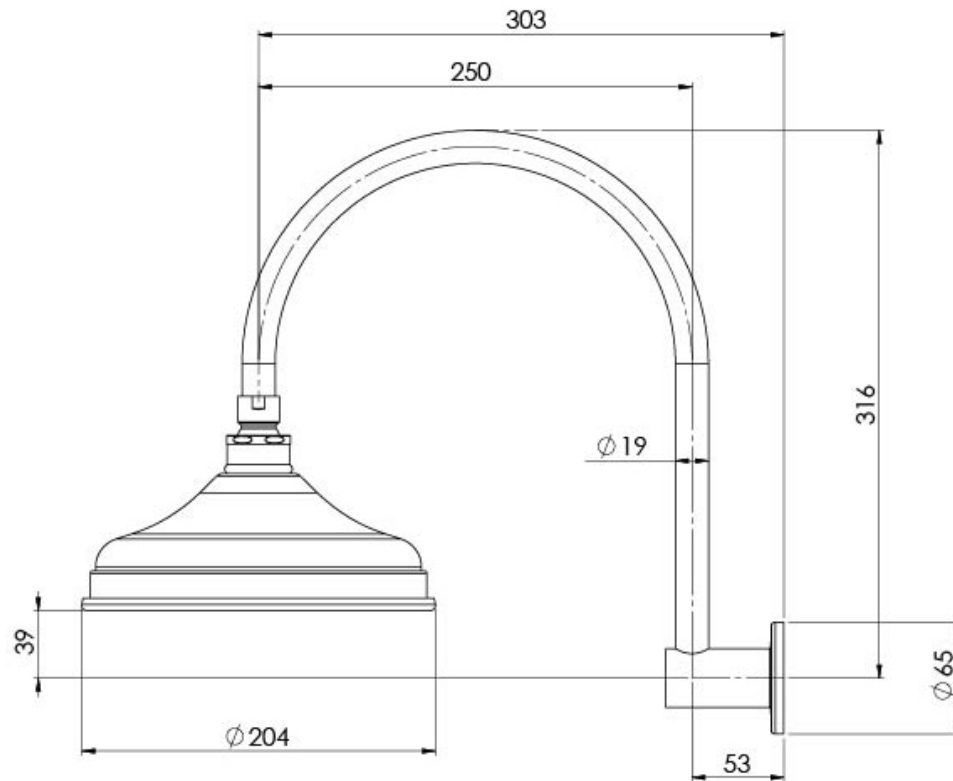

NOSTALGIA

NOSTALGIA VINTAGE SHOWER ARM & ROSE

SPECIFICATIONS

AVAILABLE IN

NS125 CHR
Chrome

NS125-40
Brushed Nickel

NS125-33
Antique Black

INFORMATION