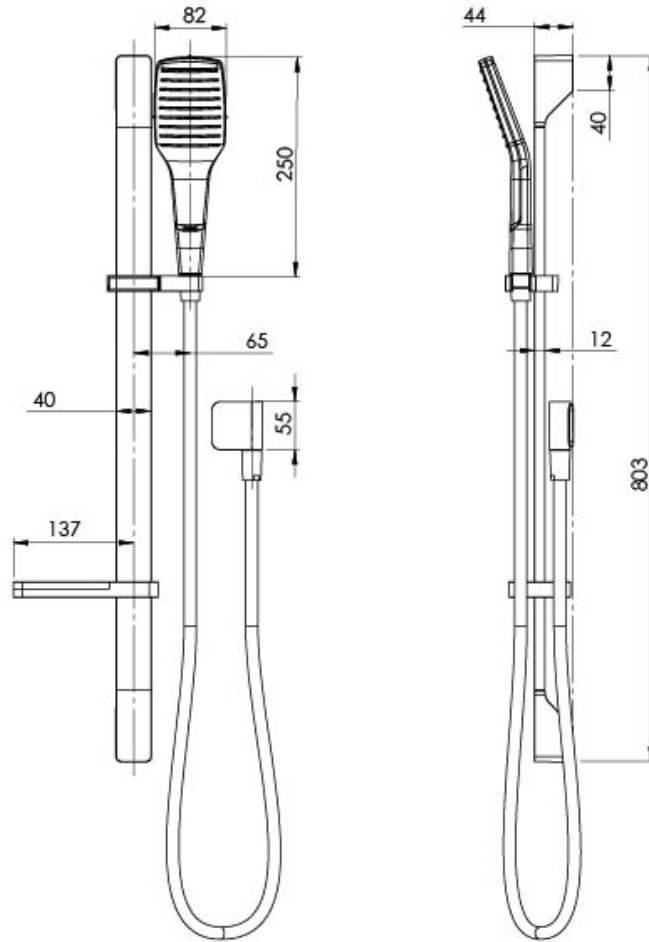

NX CAPE

NX CAPE RAIL SHOWER

SPECIFICATIONS

AVAILABLE IN

605-6810-00
Chrome

605-6810-60
Chrome / Matte Black

INFORMATION

Temperature Rating
1 - 75°C