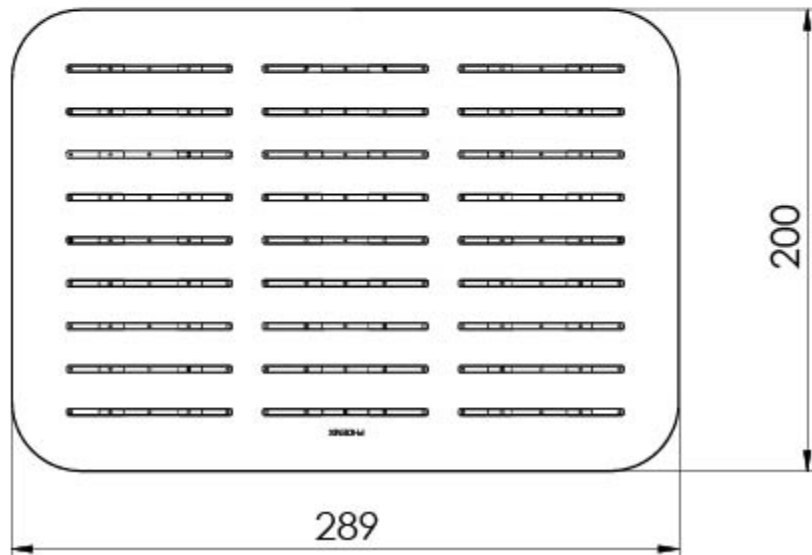

NX CAPE

NX CAPE SHOWER ROSE

SPECIFICATIONS

AVAILABLE IN

605-5000-00
Chrome

INFORMATION

Temperature Rating
1 - 75°C

Pressure Rating
150 - 500kPa