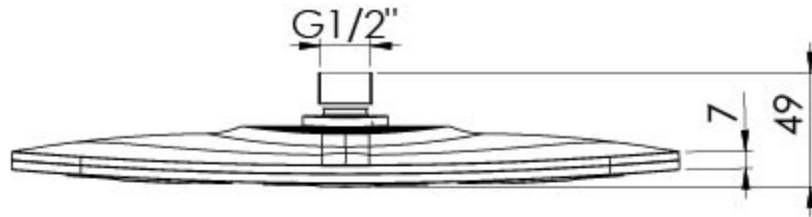

NX CAPE

NX CAPE SHOWER ROSE

SPECIFICATIONS

AVAILABLE IN

605-5000-00
Chrome

INFORMATION

Temperature Rating
1 - 75°C

Pressure Rating
150 - 500kPa