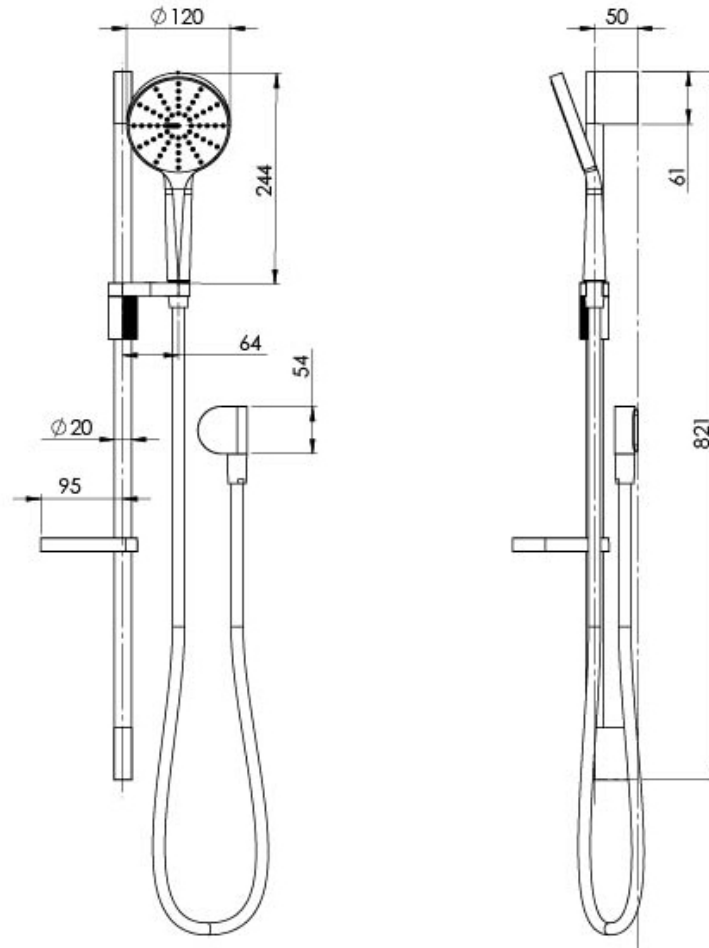

NX VIVE

NX VIVE RAIL SHOWER

SPECIFICATIONS

AVAILABLE IN

604-6810-00
Chrome

604-6810-62
Chrome / Natural White

INFORMATION

Temperature Rating
1 - 75°C