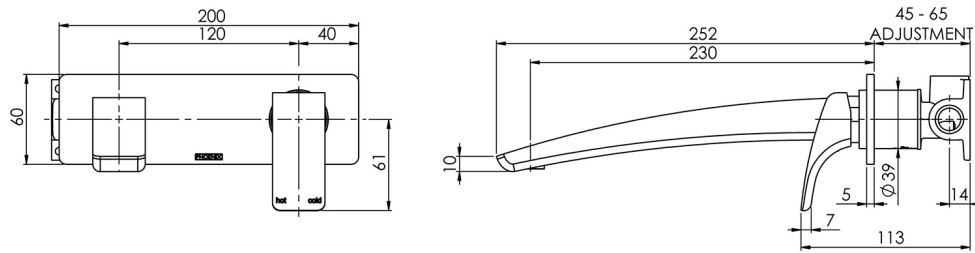

RUSH

RUSH WALL BATH MIXER SET 230MM

SPECIFICATIONS

AVAILABLE IN

RU784 CHR
Chrome

RU784 MB
Matte Black

INFORMATION

Temperature Rating
1 - 75°C

Pressure Rating
150 - 500kPa

MAINTENANCE AND CARE:

- All surfaces should be cleaned with mild liquid detergent or soap and water.
- Do not use cream cleaners or citrus based cleaning products, as they are abrasive.
- Use of unsuitable cleaning agents may damage the surface.
- Any damage caused in this way will not be covered by warranty.

Please visit <https://www.phoenixtapware.com.au/warranty> to view the full warranty