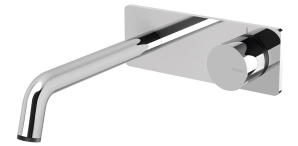

TOI

TOI WALL BASIN / BATH MIXER SET 180MM

SPECIFICATIONS

AVAILABLE IN

108-7810-00
Chrome

108-7810-60
Chrome / Matte Black

108-7810-10
Matte Black

108-7810-72
Matte Black / Brushed Rose Gold