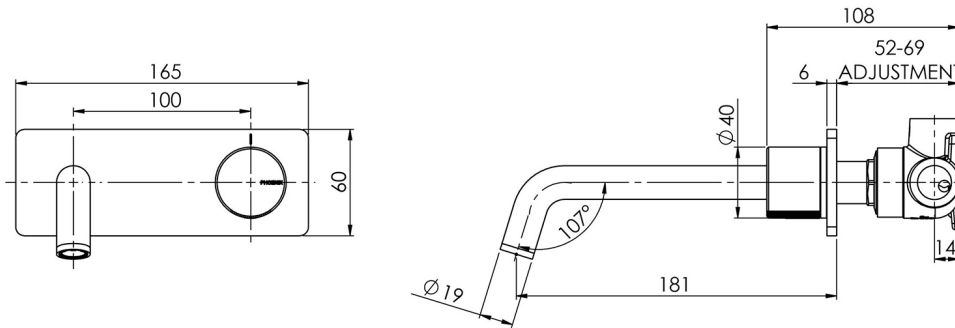

TOI

TOI WALL BASIN / BATH MIXER SET 180MM

SPECIFICATIONS

AVAILABLE IN

108-7810-00
Chrome

108-7810-60
Chrome / Matte Black

108-7810-10
Matte Black

108-7810-72
Matte Black / Brushed Rose Gold

Please visit <https://www.phoenixtapware.com.au/warranty> to view the full warranty

While we aim to ensure the specifications shown are correct at time of printing, Phoenix Tapware reserves the right to make modifications without prior notice. Always use the physical product measurements for mark-ups and roughing-in as the line drawing shown may differ from the actual product over time. All measurements are shown in millimetres. Colours may vary from image shown.