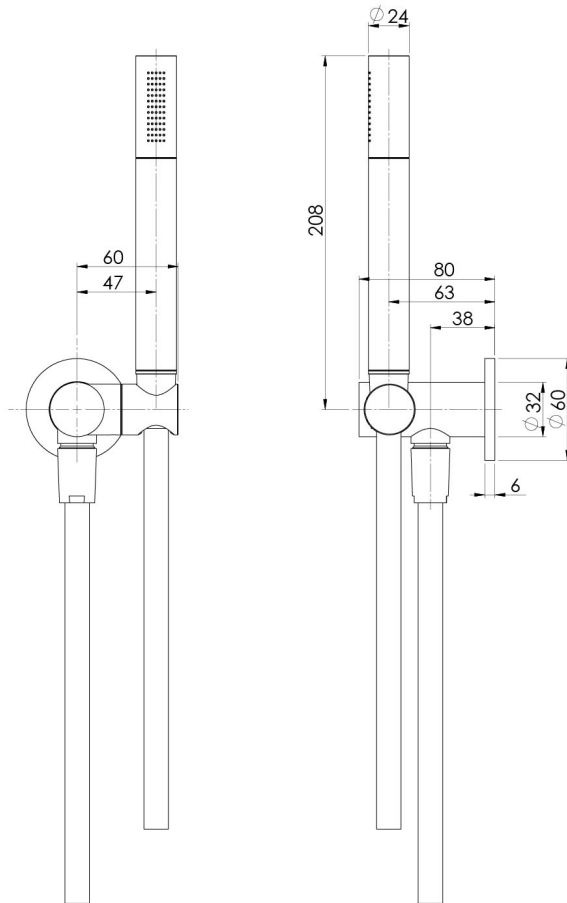

## SPECIFICATIONS

Please visit <https://www.phoenixtapware.com.au/warranty> to view the full warranty

While we aim to ensure the specifications shown are correct at time of printing, Phoenix Tapware reserves the right to make modifications without prior notice. Always use the physical product measurements for mark-ups and roughing-in as the line drawing shown may differ from the actual product over time. All measurements are shown in millimetres. Colours may vary from image shown.