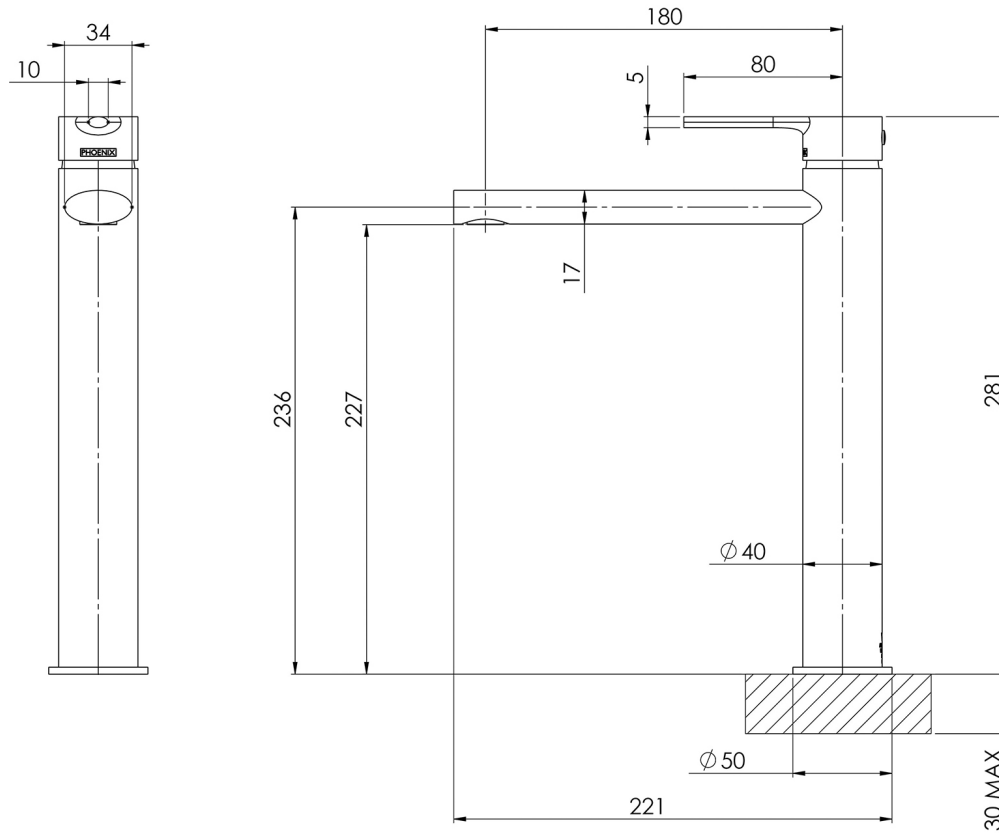

## SPECIFICATIONS

Please visit <https://www.phoenixtapware.com.au/warranty> to view the full warranty

While we aim to ensure the specifications shown are correct at time of printing, Phoenix Tapware reserves the right to make modifications without prior notice. Always use the physical product measurements for mark-ups and roughing-in as the line drawing shown may differ from the actual product over time. All measurements are shown in millimetres. Colours may vary from image shown.