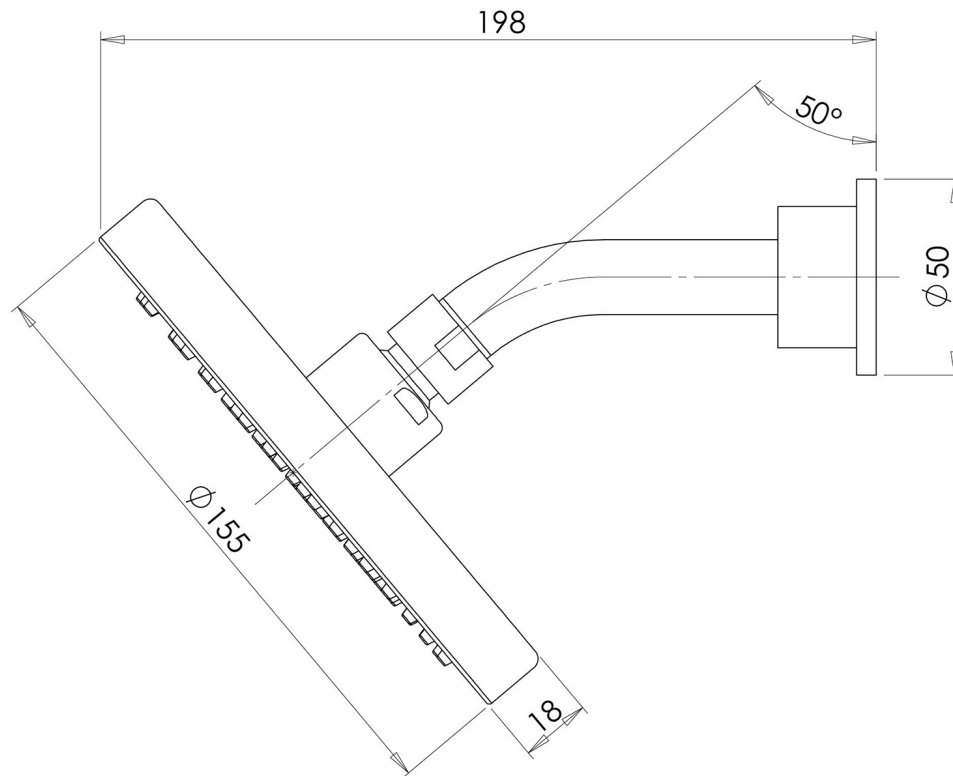

## VIVID SLIMLINE SHOWER ARM & 155MM ROUND ROSE

## SPECIFICATIONS