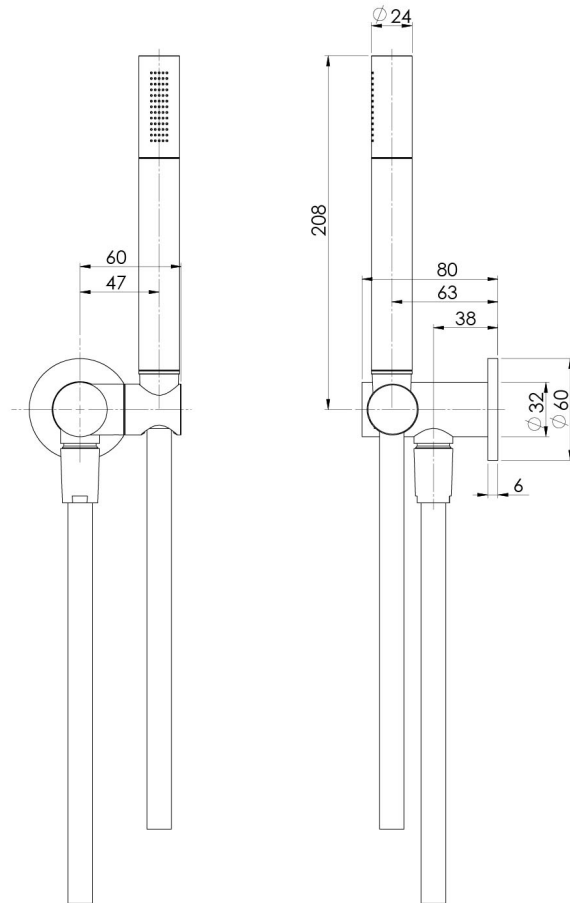

VIVID SLIMLINE SS

VIVID SLIMLINE SS 316 MICROPHONE HAND SHOWER

SPECIFICATIONS

AVAILABLE IN

316-6710-51
Stainless Steel

INFORMATION

Temperature Rating
1 - 75°C

Pressure Rating
150 - 500kPa

Please visit <https://www.phoenixtapware.com.au/warranty> to view the full warranty

While we aim to ensure the specifications shown are correct at time of printing, Phoenix Tapware reserves the right to make modifications without prior notice. Always use the physical product measurements for mark-ups and roughing-in as the line drawing shown may differ from the actual product over time. All measurements are shown in millimetres. Colours may vary from image shown.