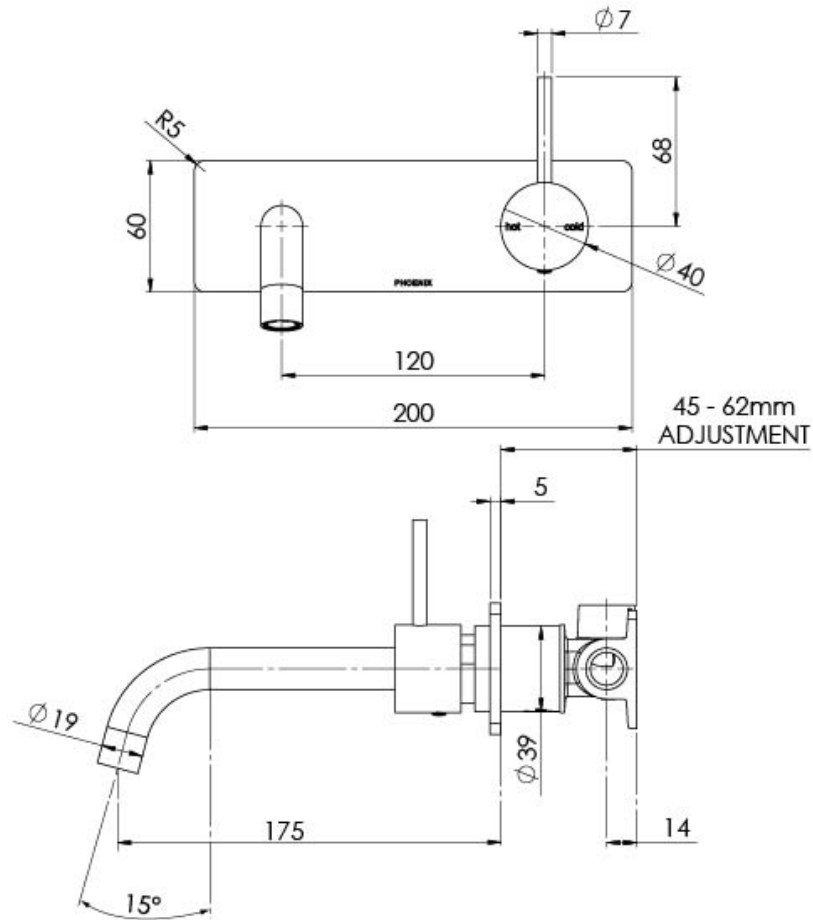

VIVID SLIMLINE UP

VIVID SLIMLINE UP BASIN / BATH WALL MIXER SET

SPECIFICATIONS

AVAILABLE IN

112-7813-00
Chrome

112-7813-40
Brushed Nickel

112-7813-30
Gun Metal

112-7813-31
Brushed Carbon

112-7813-10
Matte Black

112-7813-12
Brushed Gold

INFORMATION

Temperature Rating
1 - 75°C

Pressure Rating
150 - 500kPa

MAINTENANCE AND CARE:

- All surfaces should be cleaned with mild liquid detergent or soap and water.
- Do not use cream cleaners or citrus based cleaning products, as they are abrasive.
- Use of unsuitable cleaning agents may damage the surface.
- Any damage caused in this way will not be covered by warranty.

Please visit <https://www.phoenixtapware.com.au/warranty> to view the full warranty

While we aim to ensure the specifications shown are correct at time of printing, Phoenix Tapware reserves the right to make modifications without prior notice. Always use the physical product measurements for mark-ups and roughing-in as the line drawing shown may differ from the actual product over time. All measurements are shown in millimetres. Colours may vary from image shown.