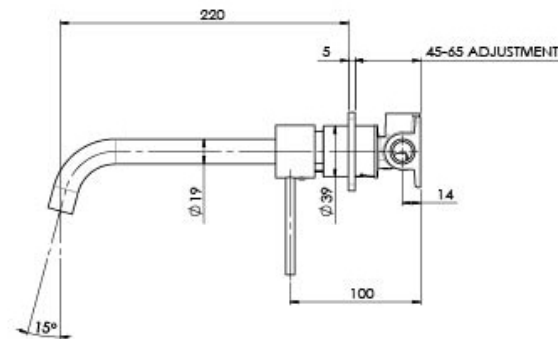

VIVID SLIMLINE

VIVID SLIMLINE WALL BASIN MIXER SET 230MM CURVED

SPECIFICATIONS

AVAILABLE IN

VS7830-00
Chrome

VS7830-40
Brushed Nickel

VS7830-30
Gun Metal

VS7830-31
Brushed Carbon

VS7830-10
Matte Black

VS7830-12
Brushed Gold

INFORMATION

Temperature Rating
1 - 75°C

Pressure Rating
150 - 500kPa

MAINTENANCE AND CARE:

- All surfaces should be cleaned with mild liquid detergent or soap and water.
- Do not use cream cleaners or citrus based cleaning products, as they are abrasive.
- Use of unsuitable cleaning agents may damage the surface.
- Any damage caused in this way will not be covered by warranty.

Please visit <https://www.phoenixtapware.com.au/warranty> to view the full warranty

While we aim to ensure the specifications shown are correct at time of printing, Phoenix Tapware reserves the right to make modifications without prior notice. Always use the physical product measurements for mark-ups and roughing-in as the line drawing shown may differ from the actual product over time. All measurements are shown in millimetres. Colours may vary from image shown.