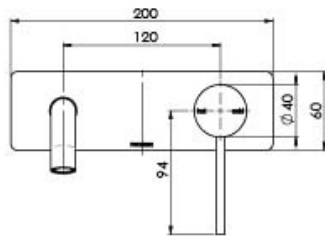

VIVID SLIMLINE

VIVID SLIMLINE WALL BASIN MIXER SET 230MM CURVED

SPECIFICATIONS

AVAILABLE IN

VS7830-00
Chrome

VS7830-40
Brushed Nickel

VS7830-30
Gun Metal

VS7830-31
Brushed Carbon

Please visit <https://www.phoenixtapware.com.au/warranty> to view the full warranty

While we aim to ensure the specifications shown are correct at time of printing, Phoenix Tapware reserves the right to make modifications without prior notice. Always use the physical product measurements for mark-ups and roughing-in as the line drawing shown may differ from the actual product over time. All measurements are shown in millimetres. Colours may vary from image shown.