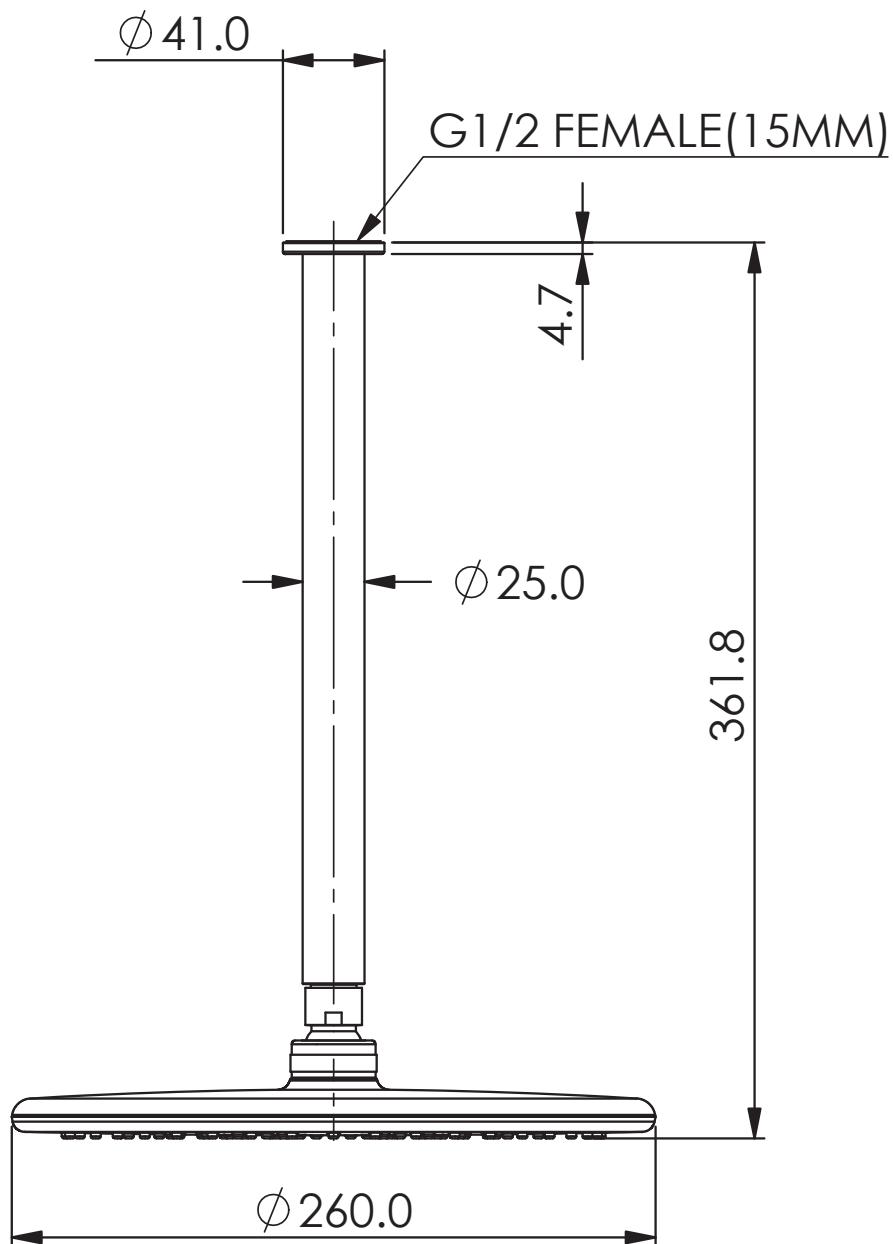

ROCCO Ceiling Shower

1850029CP | S16036 | Chrome
1850029BN | S16036 | Brushed Nickel
1850029MB | S16036 | Matte Black
1850029BB | S16036 | Brushed Brass
1850029GM | S16036 | Gun Metal

WELS 3 Star 9.0 L/M
Single Function $\varnothing 260\text{mm}$ Overhead
350mm Ceiling Arm