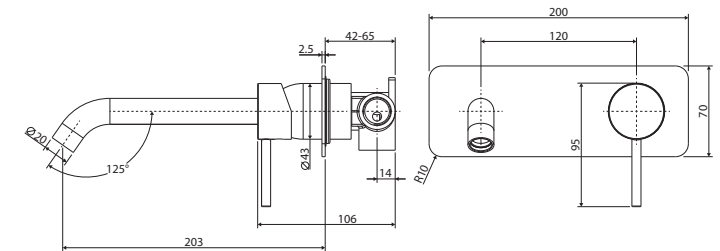

Kaya®
BASIN/BATH
WALL MIXER SET
RECTANGULAR PLATE
200MM OUTLET

Features

WELS 5 Star rated, 5L/min when installed over basin

- Designed for basin and bath
- Round, pin lever handle design
- Curved outlet
- Free flow aerator included for bath installation
- Made from solid brass
- High quality European cartridge (35 mm)

Please note: This product may have a visible Fienza or Watermark logo.

Available in

Electroplated Chrome 228106-200	Electroplated Matte White 228106MW-200	Electroplated Matte Black 228106B-200
PVD Brushed Nickel 228106BN-200	PVD Gun Metal 228106GM-200	PVD Brushed Copper 228106CO-200
	PVD Urban Brass 228106UB-200	

Cleaning & Care

- Regularly clean with mild soapy water using a microfibre cloth.
- In highly polluted or coastal locations, we recommend cleaning 2-3 times per week.
- Do not use harsh detergents, bleach, cream cleaners or citrus based cleaners. These substances are abrasive and will damage the surface.
- Do not use undue pressure and wipe in one direction only.

While we aim to ensure specifications are correct at the time of publication, Fienza reserves the right to make modifications without prior notice. Physical colour may vary from image shown. All measurements are shown in millimetres. Always use physical product measurements for mark-ups and roughing-in as the technical drawing may differ from actual product received.