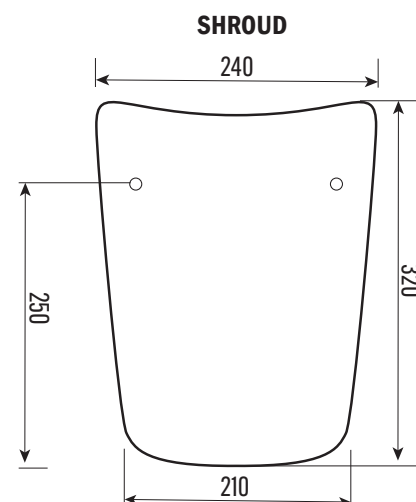

AS 1428.1
ACCESSIBLE
COMPLIANT