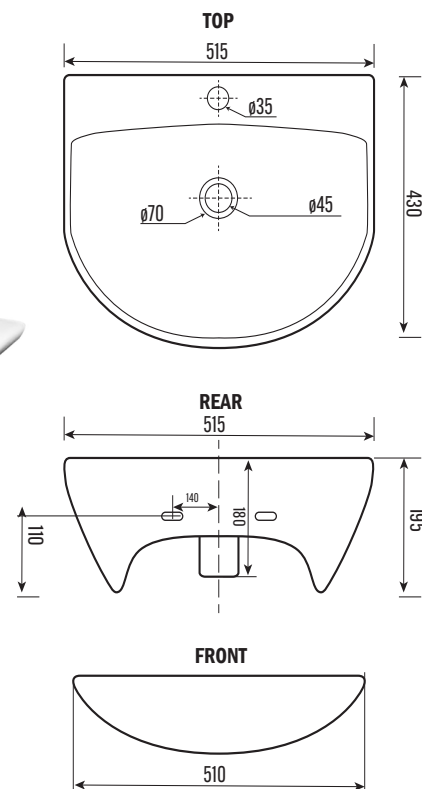

Cura Care Shroud

CURACBW(basin)

CURCASH(Shroud)

Features

32mm Overflow waste required

Finish

Gloss White

Dimensions

515W x 430D

Warranty

5 Year Product Replacement Warranty

1 Year Labour

Mounting bolt kit

AS 1428.1
ACCESSIBLE
COMPLIANT