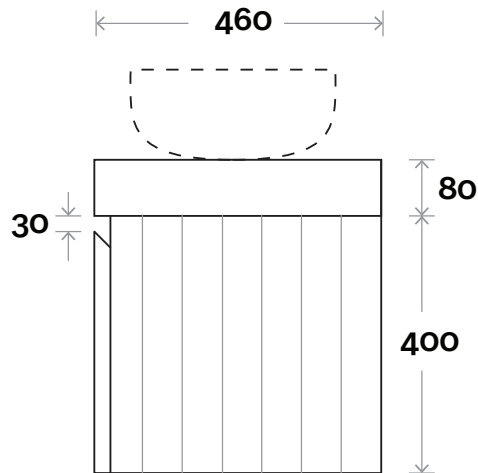

MARQUIS Chelsea

Chelsea 3 900mm centre basin

Top Thickness
Dekton: 80mm
Caesarestone: 80mm

Note:
• Waste centre: 450mm std
(may vary depending on basin)

Plumbing allowance

Profile

Wallmount