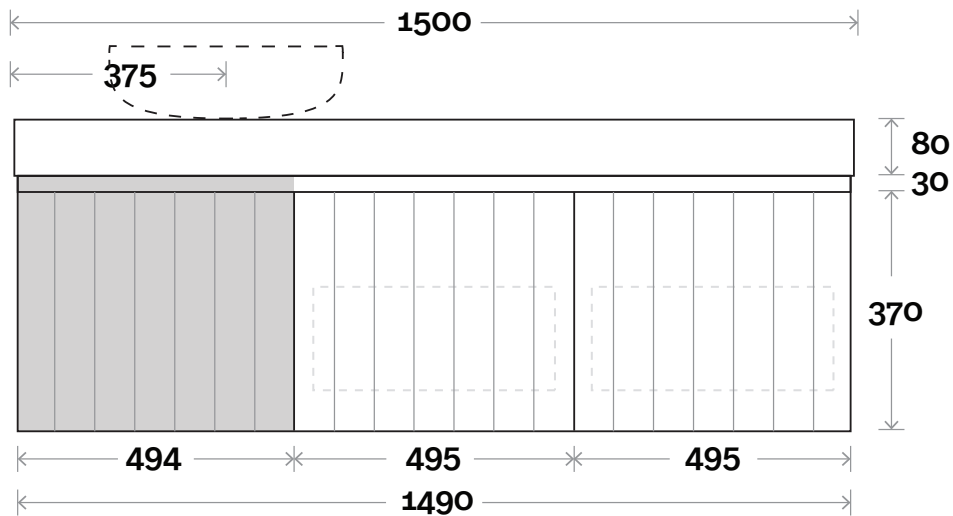

Configuration

Wallmount