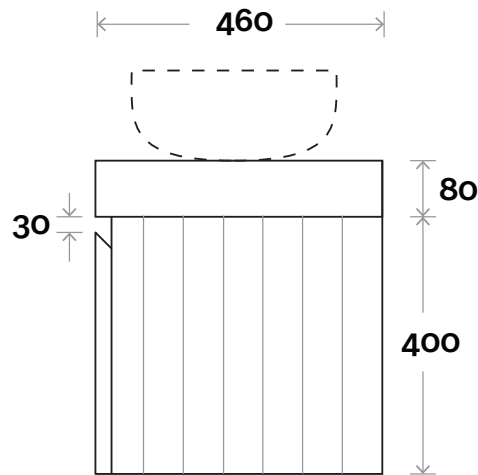

MARQUIS Chelsea

Chelsea 1 600mm centre basin

Top Thickness
Dekton: 80mm
Caesarestone: 80mm

Note:
• Waste centre: 300mm std
(may vary depending on basin)

Plumbing allowance

Profile

Wallmount