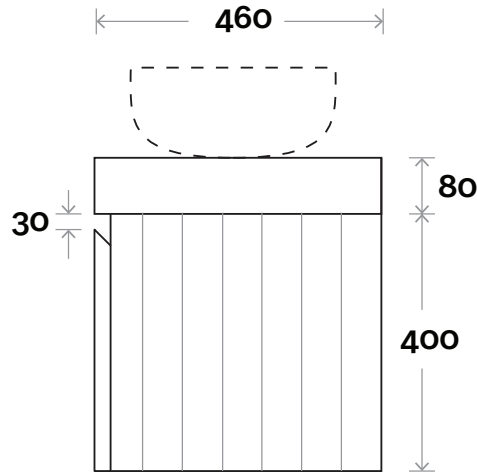

MARQUIS Chelsea

Chelsea 9 1500mm off centre basin

Top Thickness
Dekton: 80mm
Caesarestone: 80mm

Note:

• **Waste centre:** 375mm std
(may vary depending on basin)

• **Available in left or right hand drawers**
Basin on opposite side to drawers

Plumbing allowance

Profile

Wallmount