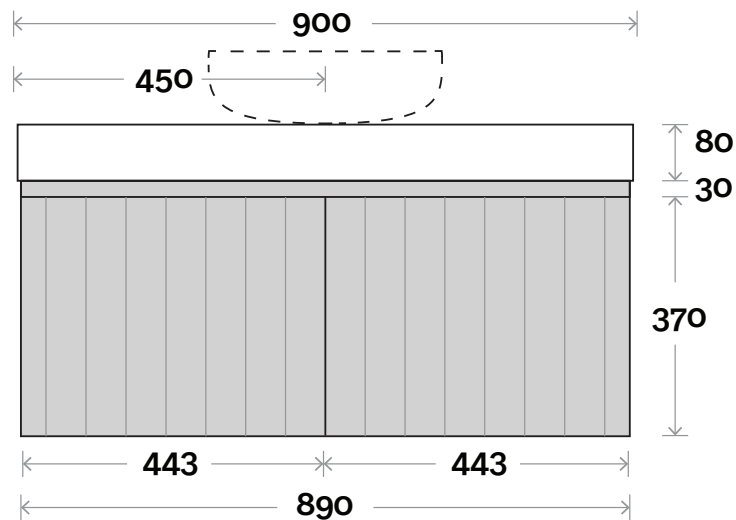

# MARQUIS Chelsea

Chelsea 3 900mm centre basin

**Top Thickness**  
Dekton: 80mm  
Caesarestone: 80mm

**Note:**  
• Waste centre: 450mm std  
(may vary depending on basin)

**Plumbing allowance**

# MARQUIS Chelsea

Chelsea 4 900mm off centre basin

**Top Thickness**  
Dekton: 80mm  
Caesarestone: 80mm

**Note:**

- Waste centre: 300mm std (may vary depending on basin)
- Available in left or right hand drawers  
Basin on opposite side to drawers