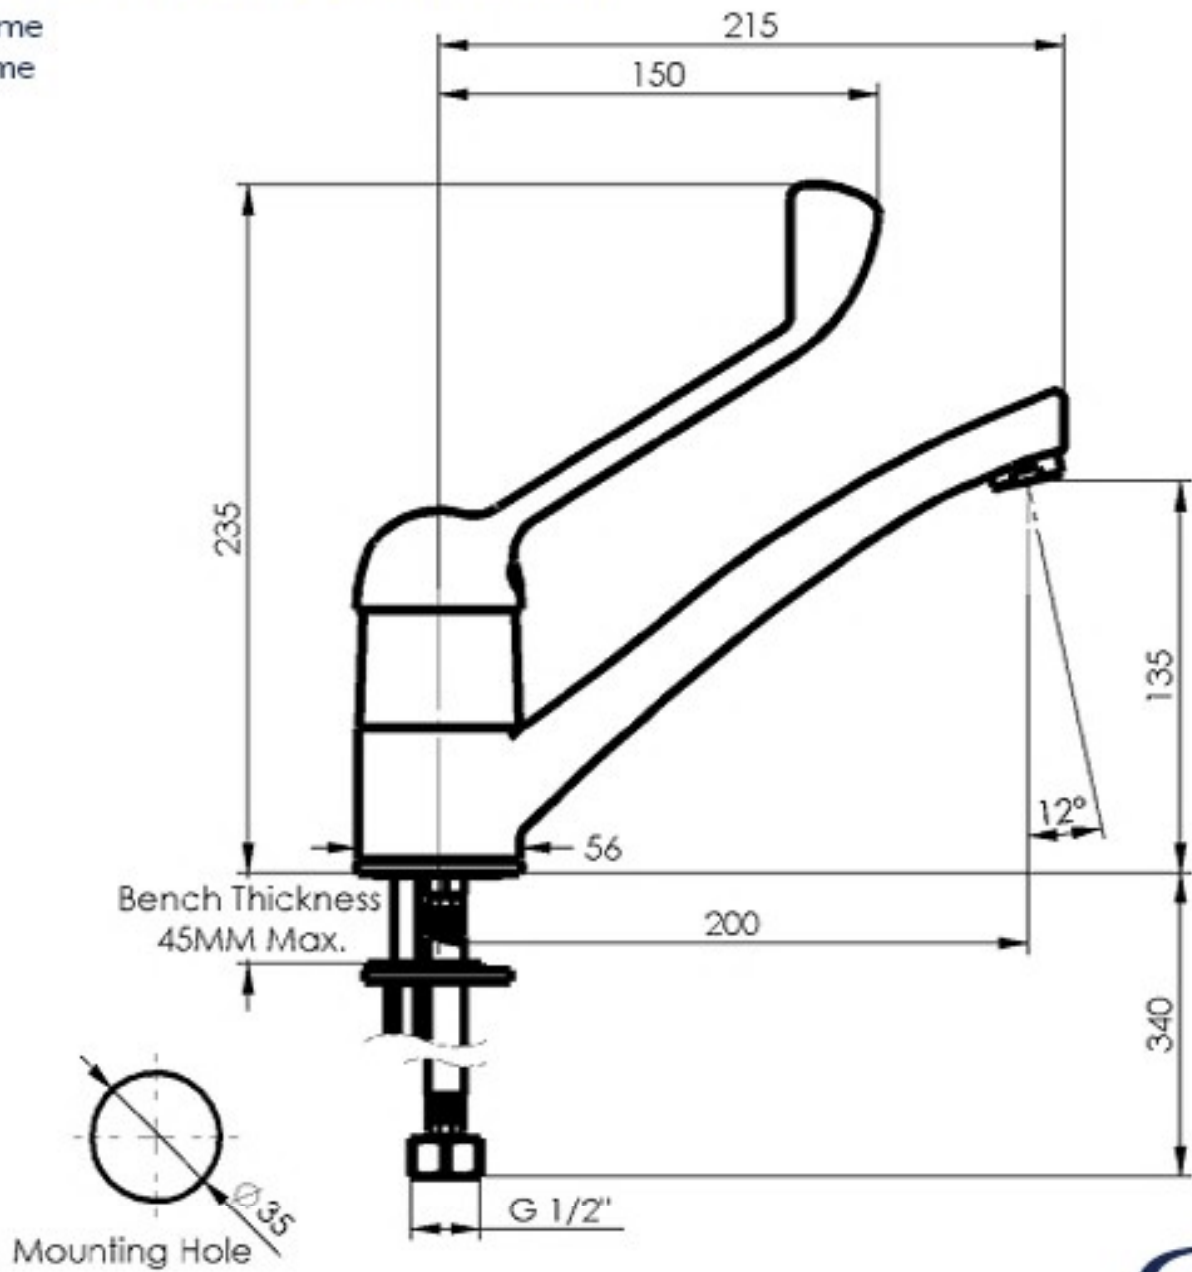

Marketti Blade Healthcare Sink Mixer

160064001 | T20748 | Chrome
160064051 | T37218 | Chrome

NZ: 0800 655 455 | nzsales@greenstapware.com
AU: 1800 244 487 | aussales@greenstapware.com

GREENS
where life meets water