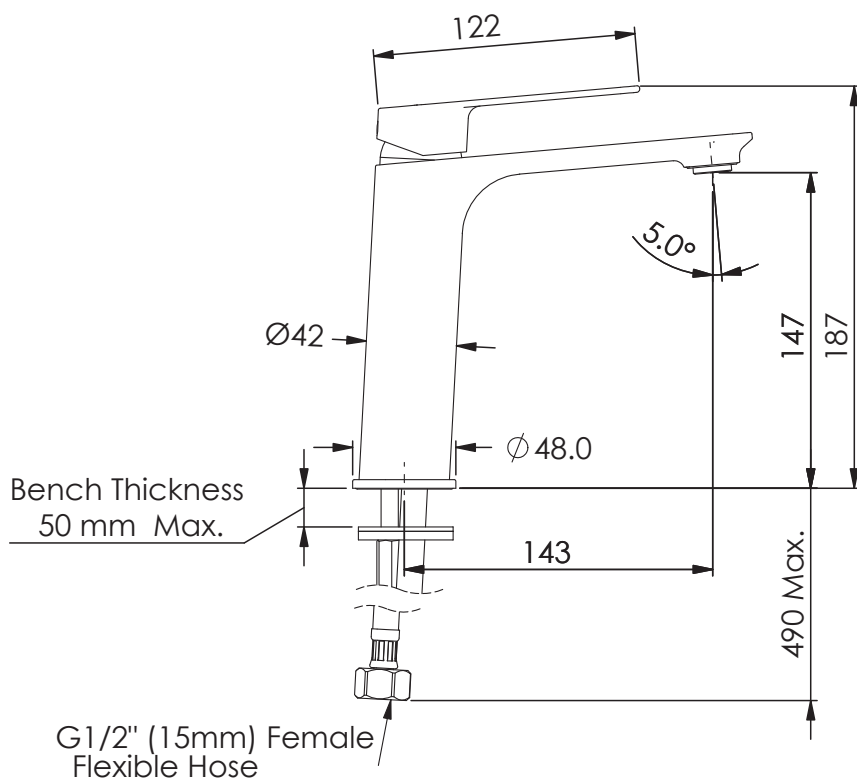

NOVI Mid Basin Mixer

LF24203555CH | Chrome
LF24203555BN | Brushed Nickel
LF24203555MB | Matte Black
LF24203555GM | Gunmetal
LF24203555BB | Brushed Brass

WELS: 5 Stars 6.0 L/M

All Pressure | Lead Free | Fixed Spout