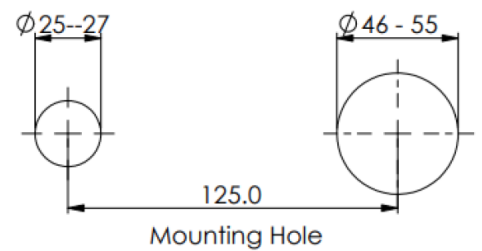

NOVI Wall Basin Mixer

- LF24203520CP | Chrome
- LF24203520BN | Brushed Nickel
- LF24203520MB | Matte Black
- LF24203520GM | Gunmetal
- LF24203520BB | Brushed Brass

WELS: 5 Stars 6.0L/M

- *Lead Free
- *Fixed Spout