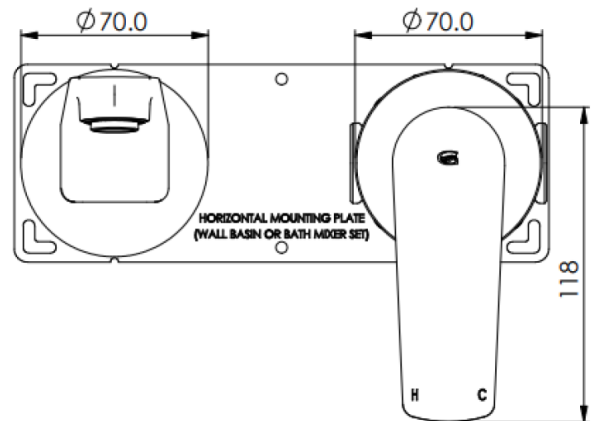

NOVI Wall Basin Mixer

- LF24203520CP | Chrome
- LF24203520BN | Brushed Nickel
- LF24203520MB | Matte Black
- LF24203520GM | Gunmetal
- LF24203520BB | Brushed Brass

WELS: 5 Stars 6.0L/M

- *Lead Free
- *Fixed Spout