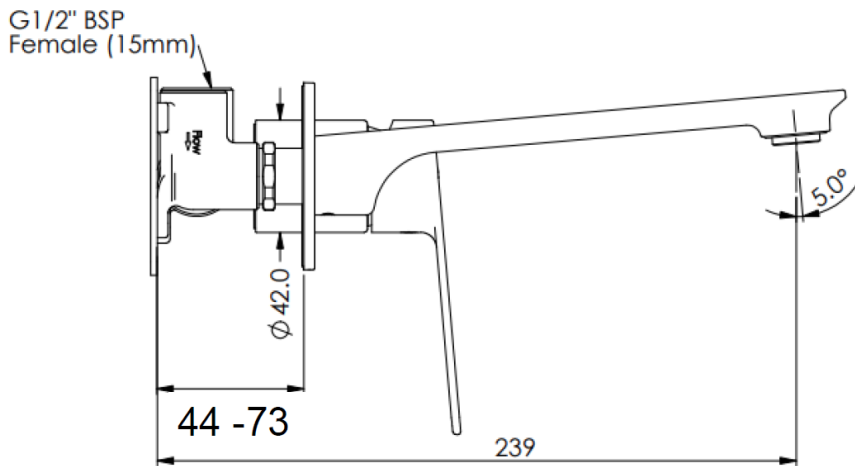

NOVI Wall Basin Mixer

- LF24203520CP | Chrome
- LF24203520BN | Brushed Nickel
- LF24203520MB | Matte Black
- LF24203520GM | Gunmetal
- LF24203520BB | Brushed Brass

WELS: 5 Stars 6.0L/M

- *Lead Free
- *Fixed Spout