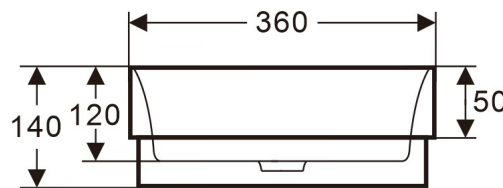

### Features

- Manufactured from Vitreous China
- Semi Inset Installation
- Thin Wall
- Suits Tower Basin Mixer
- 50mm Above Bench
- 32mm Waste Not Included

### Dimensions

360 D x 140mm H