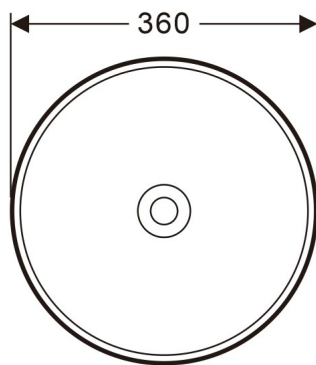

### Features

- Manufactured from Vitreous China
- Semi Inset Installation
- Thin Wall
- Suits Tower Basin Mixer
- 50mm Above Bench
- 32mm Waste Not Included

### Dimensions

360 D x 140mm H