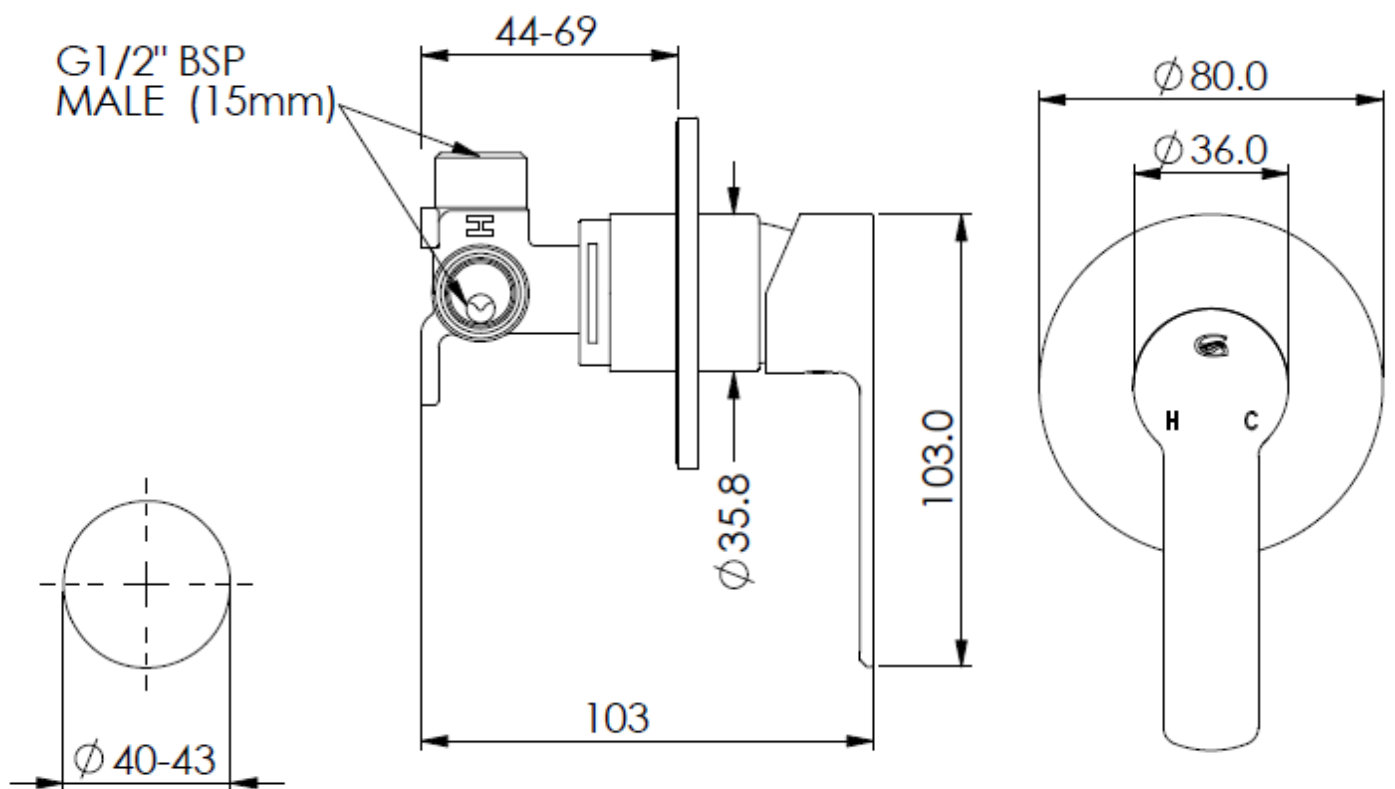

## Round Trim Kit Only

2210250CP | Chrome

2210250BN | Brushed Nickel

2210250MB | Matte Black

2210250BB | Brushed Brass

2210250GM | Gun Metal

WELS N/A

Mounting Hole