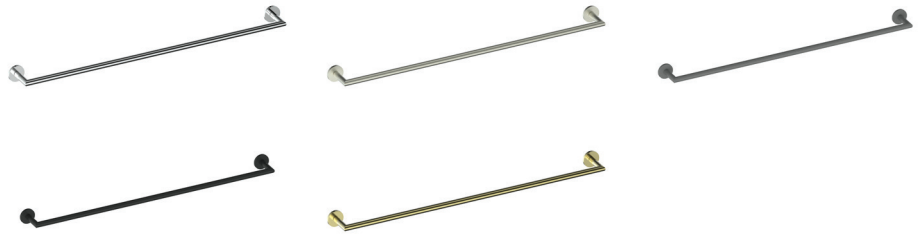

ZOLA Towel Rail

681305CP | Chrome
681305MB | Matte Black
681305BN | Brushed Nickel
681305BB | Brushed Brass
681305GM | Gun Metal

600mm

615mm (Outside Rail)

AU PHONE - 1800 244 487
EMAIL - aussales@greenstapware.com
WEBSITE - greenstapware.com.au