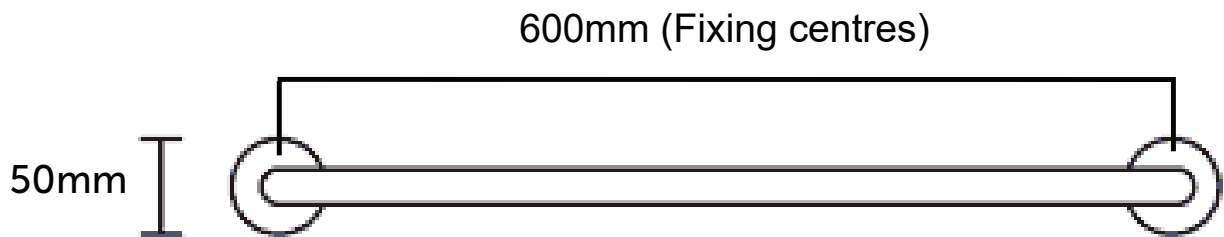

ZOLA Towel Rail

681305CP | Chrome
681305MB | Matte Black
681305BN | Brushed Nickel
681305BB | Brushed Brass
681305GM | Gun Metal

600mm

615mm (Outside Rail)

AU PHONE - 1800 244 487
EMAIL - aussales@greenstapware.com
WEBSITE - greenstapware.com.au