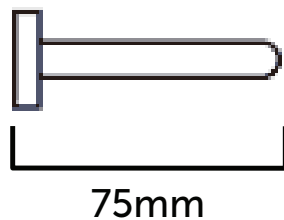

ZOLA Towel Rail

681305CP | Chrome
681305MB | Matte Black
681305BN | Brushed Nickel
681305BB | Brushed Brass
681305GM | Gun Metal

600mm

615mm (Outside Rail)

AU PHONE - 1800 244 487
EMAIL - aussales@greenstapware.com
WEBSITE - greenstapware.com.au