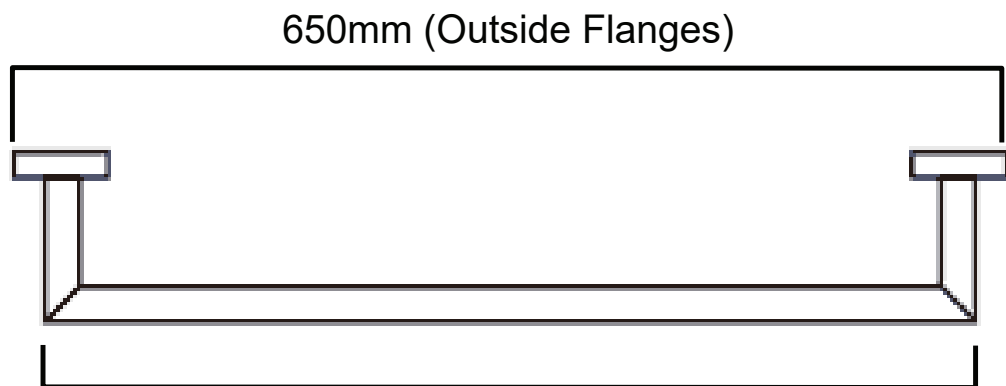

ZOLA Towel Rail

681305CP | Chrome
681305MB | Matte Black
681305BN | Brushed Nickel
681305BB | Brushed Brass
681305GM | Gun Metal

600mm

615mm (Outside Rail)

AU PHONE - 1800 244 487
EMAIL - aussales@greenstapware.com
WEBSITE - greenstapware.com.au