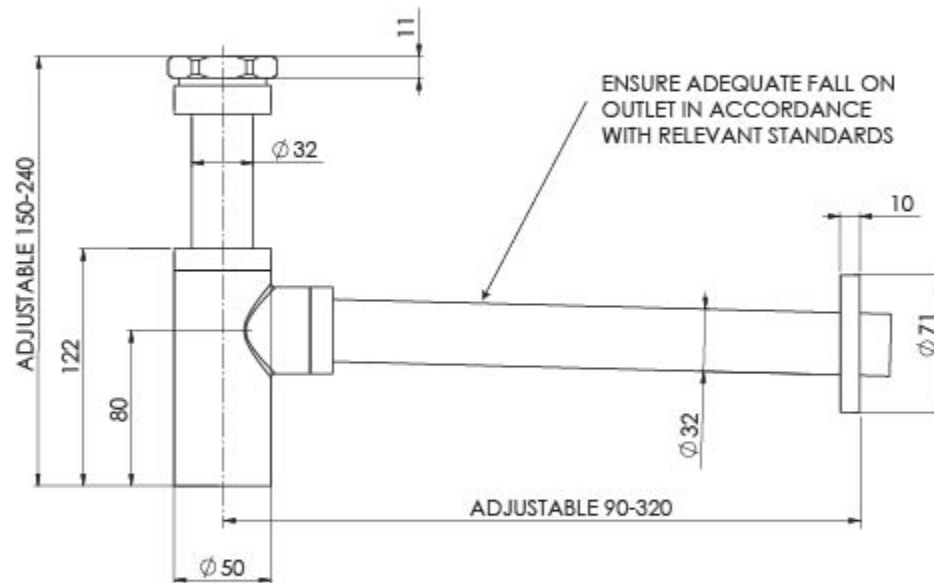

PLUMBING ACCESSORIES & FIXTURES

40MM BOTTLE TRAP

SPECIFICATIONS

AVAILABLE IN

800-8950-00
Chrome

800-8950-40
Brushed Nickel

800-8950-30
Gun Metal

800-8950-31
Brushed Carbon