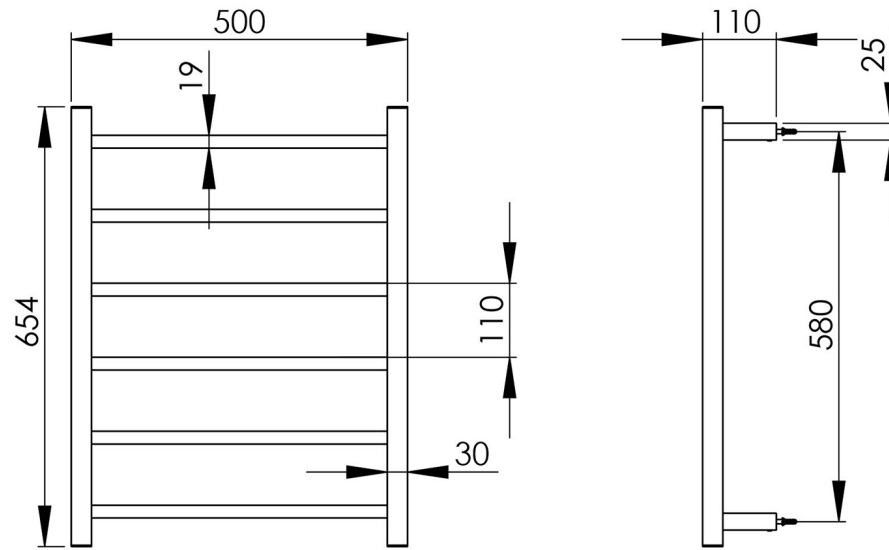

# ARGO

ARGO TOWEL LADDER 650MM S / S

## SPECIFICATIONS