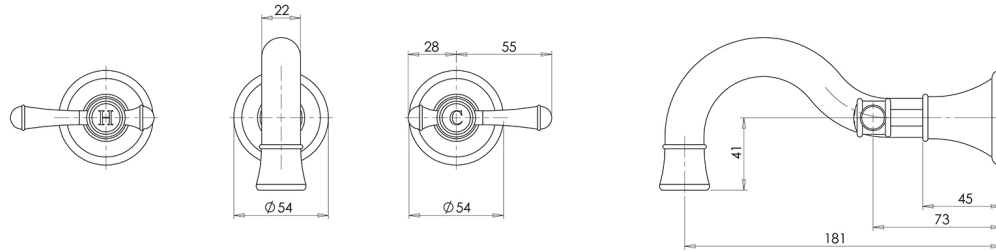

NOSTALGIA

NOSTALGIA LEVER BASIN BATH SET 180MM SHEPHERDS CROOK

SPECIFICATIONS

AVAILABLE IN

NS1127-00
Chrome

NS1127-40
Brushed Nickel

NS1127-33
Antique Black

INFORMATION

Please visit <https://www.phoenixtapware.com.au/warranty> to view the full warranty

While we aim to ensure the specifications shown are correct at time of printing, Phoenix Tapware reserves the right to make modifications without prior notice. Always use the physical product measurements for mark-ups and roughing-in as the line drawing shown may differ from the actual product over time. All measurements are shown in millimetres. Colours may vary from image shown.