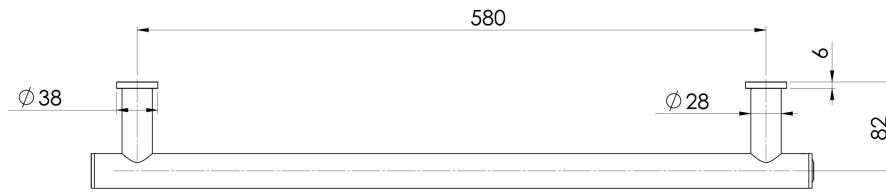

DESIGNER RAILS & LADDERS

PHOENIX HEATED TOWEL RAIL ROUND 600MM

SPECIFICATIONS

 Wiring position

Electricity Input: 12V | Power Rating: 35W | IP Rating: IPX5 | Connection position: Bottom right | Connection type: Hardwire

Please visit <https://www.phoenixtapware.com.au/warranty> to view the full warranty

While we aim to ensure the specifications shown are correct at time of printing, Phoenix Tapware reserves the right to make modifications without prior notice. Always use the physical product measurements for mark-ups and roughing-in as the line drawing shown may differ from the actual product over time. All measurements are shown in millimetres. Colours may vary from image shown.