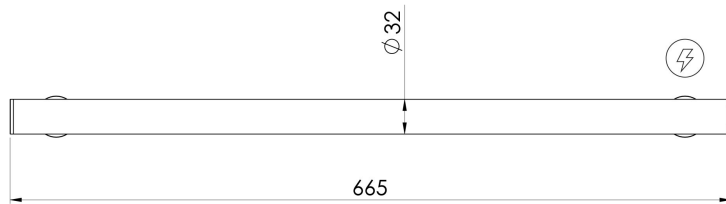

DESIGNER RAILS & LADDERS

PHOENIX HEATED TOWEL RAIL ROUND 600MM

SPECIFICATIONS

 Wiring position

Electricity Input: 12V | Power Rating: 35W | IP Rating: IPX5 | Connection position: Bottom right | Connection type: Hardwire