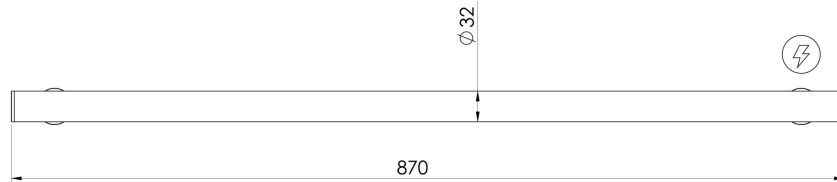

DESIGNER RAILS & LADDERS

PHOENIX HEATED TOWEL RAIL ROUND 800MM

SPECIFICATIONS

 Wiring position

Electricity Input: 12V | Power Rating: 35W | IP Rating: IPX5 | Connection position: Bottom right | Connection type: Hardwire