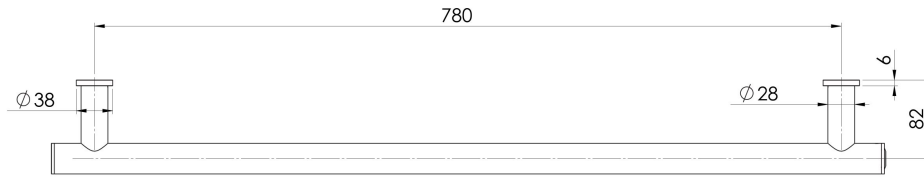

DESIGNER RAILS & LADDERS

PHOENIX HEATED TOWEL RAIL ROUND 800MM

SPECIFICATIONS

 Wiring position

Electricity Input: 12V | Power Rating: 35W | IP Rating: IPX5 | Connection position: Bottom right | Connection type: Hardwire

Please visit <https://www.phoenixtapware.com.au/warranty> to view the full warranty

While we aim to ensure the specifications shown are correct at time of printing, Phoenix Tapware reserves the right to make modifications without prior notice. Always use the physical product measurements for mark-ups and roughing-in as the line drawing shown may differ from the actual product over time. All measurements are shown in millimetres. Colours may vary from image shown.